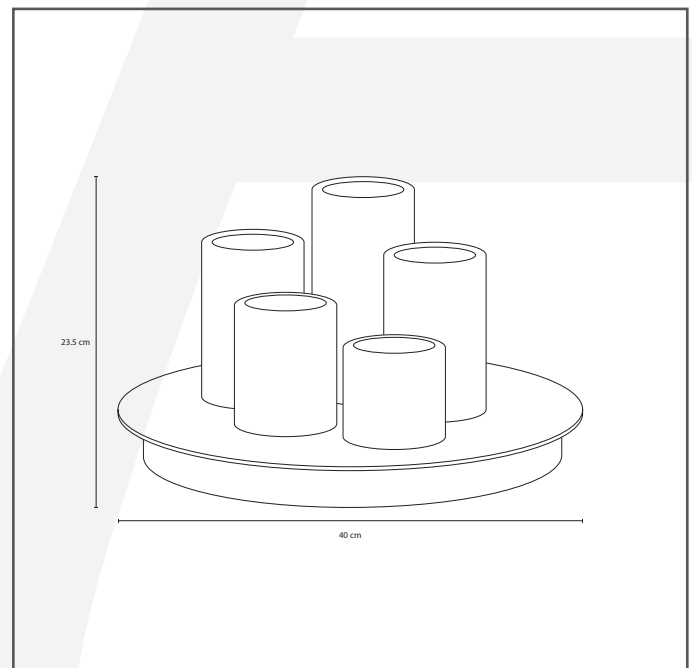

Authentage

Lighting - Verlichting - Eclairage - Beleuchtung
Belgian Design

Bellefeu discus table on battery - 5 candles wax

BDW205D40

General information

Location:	INDOOR
Application:	TABLE
Collection:	BELLEFEU
Material:	Frame: Brass, Candles: Wax
Finish:	Chrome

Dimensions and weight

Length (cm):	-
Width (cm):	40
Height (cm):	23,5
Depth (cm):	40
Weight (kg):	7,5

Product Specifications

Max. Wattage circuit 1 (W):	5 X 2,4
Max. Wattage circuit 2 (W):	
Voltage (V):	230
Fitting:	
Driver included:	Yes
Transformer included:	No
Dali:	Yes, on request
Color Temperature (K):	2200-2700
Integrated LED:	Yes
Lamps included:	-
IP rating (IP):	20
Dimmability remote:	No
Dimmability on product:	Yes

Bellefeu discus table on battery

For further questions don't hesitate to contact us via info@authentage.be or via 0032(0)3 355 10 40.