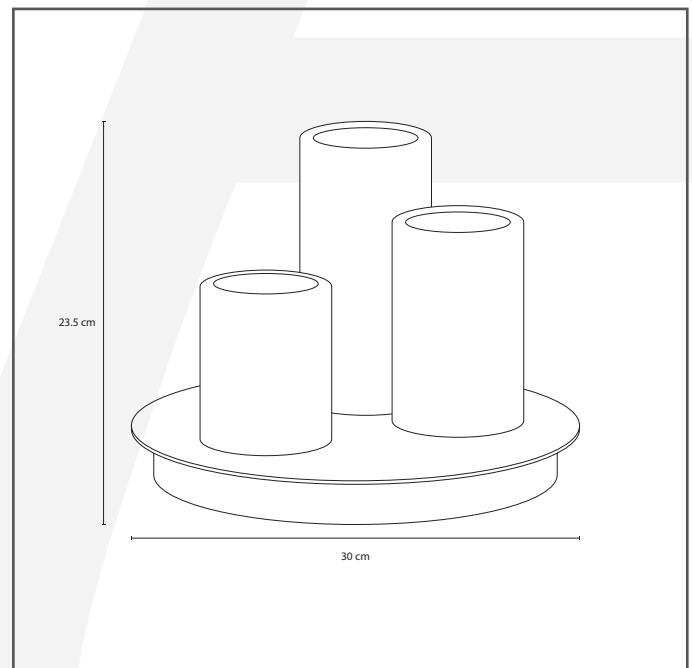

Authentage

Lighting - Verlichting - Eclairage - Beleuchtung
Belgian Design

Bellefeu discus table on battery - 3 candles wax

BDW203D30

General information

Location:	INDOOR
Application:	TABLE
Collection:	BELLEFEU
Material:	Frame: Brass, Candles: Wax
Finish:	Chrome

Dimensions and weight

Length (cm):	-
Width (cm):	30
Height (cm):	23,5
Depth (cm):	30
Weight (kg):	6

Product Specifications

Max. Wattage circuit 1 (W):	3 X 2,4
Max. Wattage circuit 2 (W):	
Voltage (V):	230
Fitting:	
Driver included:	Yes
Transformer included:	No
Dali:	Yes, on request
Color Temperature (K):	2200-2700
Integrated LED:	Yes
Lamps included:	-
IP rating (IP):	20
Dimmability remote:	No
Dimmability on product:	Yes

Bellefeu discus table on battery

For further questions don't hesitate to contact us via info@authentage.be or via 0032(0)3 355 10 40.