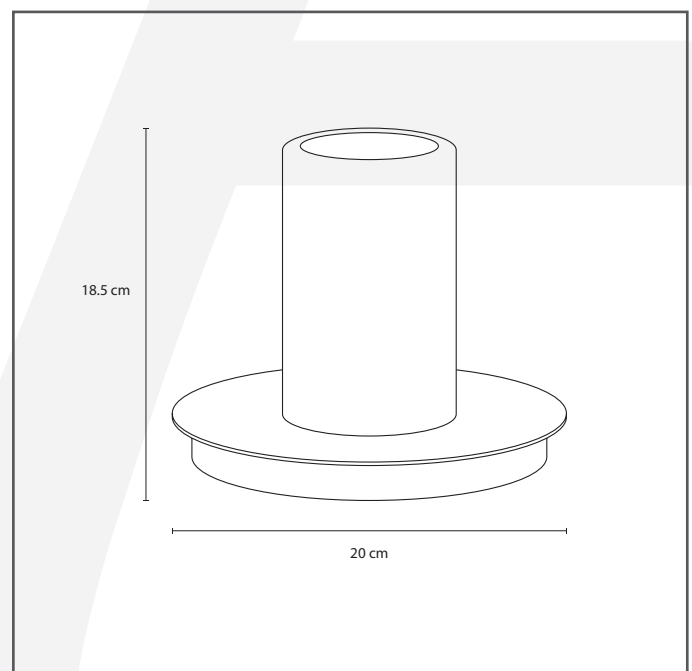

Authentage

Lighting - Verlichting - Eclairage - Beleuchtung
Belgian Design

Bellefeu discus table on battery - 1 candle wax

BDW201D20

General information

Location:	INDOOR
Application:	TABLE
Collection:	BELLEFEU
Material:	Frame: Brass, Candles: Wax
Finish:	Chrome

Dimensions and weight

Length (cm):	-
Width (cm):	20
Height (cm):	18,5
Depth (cm):	20
Weight (kg):	1,5

Product Specifications

Max. Wattage circuit 1 (W):	1 X 2,4
Max. Wattage circuit 2 (W):	
Voltage (V):	230
Fitting:	
Driver included:	Yes
Transformer included:	No
Dali:	Yes, on request
Color Temperature (K):	2200-2700
Integrated LED:	Yes
Lamps included:	-
IP rating (IP):	20
Dimmability remote:	No
Dimmability on product:	Yes