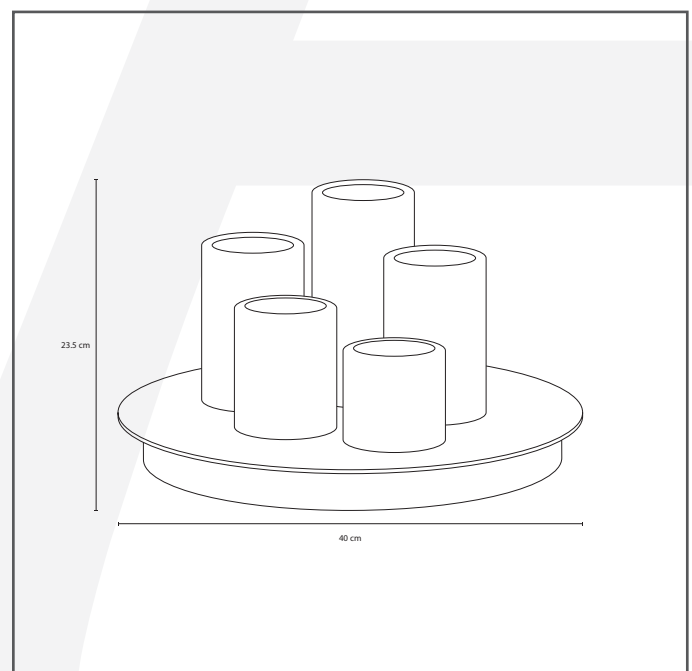

Authentage

Lighting - Verlichting - Eclairage - Beleuchtung
Belgian Design

Bellefeu discus table on battery - 5 candles wax

BDW105D40

General information

Location:	INDOOR
Application:	TABLE
Collection:	BELLEFEU
Material:	Frame: Brass, Candles: Wax
Finish:	Brushed nickel

Dimensions and weight

Length (cm):	-
Width (cm):	40
Height (cm):	23,5
Depth (cm):	40
Weight (kg):	7,5

Product Specifications

Max. Wattage circuit 1 (W):	5 X 2,4
Max. Wattage circuit 2 (W):	
Voltage (V):	230
Fitting:	
Driver included:	Yes
Transformer included:	No
Dali:	Yes, on request
Color Temperature (K):	2200-2700
Integrated LED:	Yes
Lamps included:	-
IP rating (IP):	20
Dimmability remote:	No
Dimmability on product:	Yes

Bellefeu discus table on battery

For further questions don't hesitate to contact us via info@authentage.be or via 0032(0)3 355 10 40.