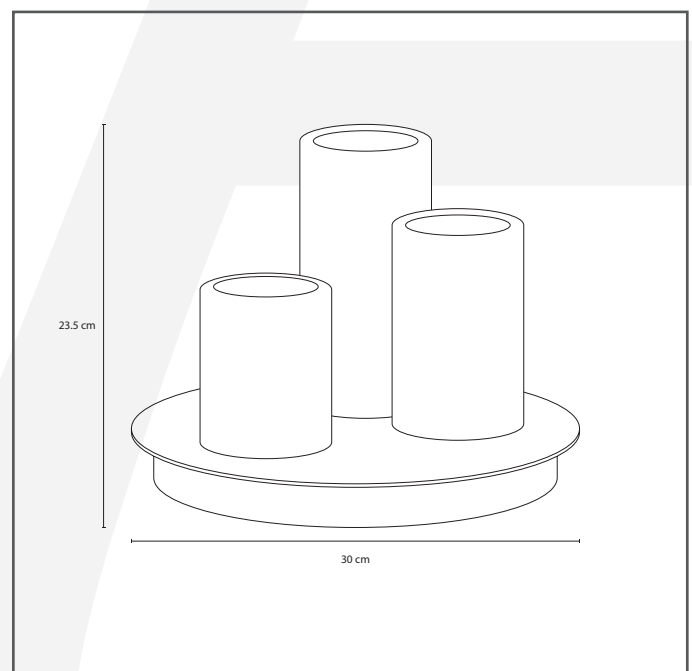

Authentage

Lighting - Verlichting - Eclairage - Beleuchtung
Belgian Design

Bellefeu discus table on battery - 3 candles wax

BDW103D30

General information

Location:	INDOOR
Application:	TABLE
Collection:	BELLEFEU
Material:	Frame: Brass, Candles: Wax
Finish:	Brushed nickel

Dimensions and weight

Length (cm):	-
Width (cm):	30
Height (cm):	23,5
Depth (cm):	30
Weight (kg):	6

Product Specifications

Max. Wattage circuit 1 (W):	3 X 2,4
Max. Wattage circuit 2 (W):	
Voltage (V):	230
Fitting:	
Driver included:	Yes
Transformer included:	No
Dali:	Yes, on request
Color Temperature (K):	2200-2700
Integrated LED:	Yes
Lamps included:	-
IP rating (IP):	20
Dimmability remote:	No
Dimmability on product:	Yes

Bellefeu discus table on battery

For further questions don't hesitate to contact us via info@authentage.be or via 0032(0)3 355 10 40.