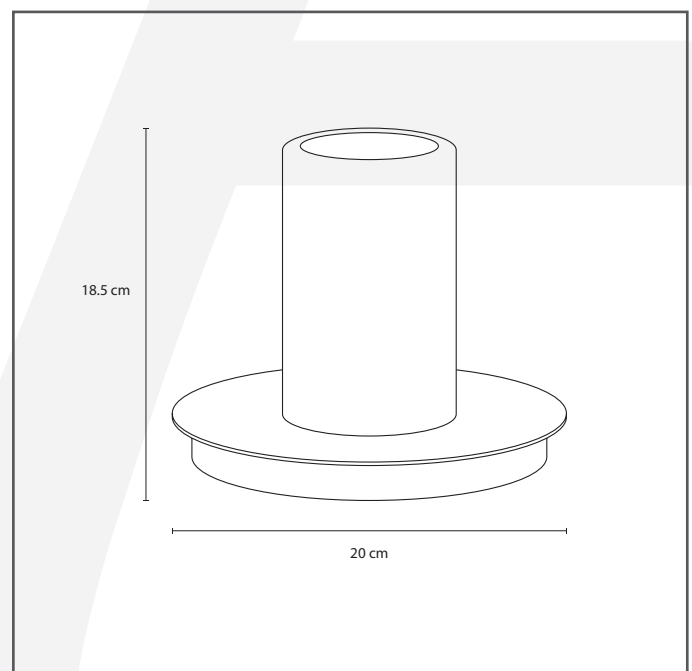

Authentage

Lighting - Verlichting - Eclairage - Beleuchtung
Belgian Design

Bellefeu discus table on battery - 1 candle wax

BDW101D20

General information

Location:	INDOOR
Application:	TABLE
Collection:	BELLEFEU
Material:	Frame: Brass, Candles: Wax
Finish:	Brushed nickel

Dimensions and weight

Length (cm):	-
Width (cm):	20
Height (cm):	18,5
Depth (cm):	20
Weight (kg):	1,5

Product Specifications

Max. Wattage circuit 1 (W):	1 X 2,4
Max. Wattage circuit 2 (W):	
Voltage (V):	230
Fitting:	
Driver included:	Yes
Transformer included:	No
Dali:	Yes, on request
Color Temperature (K):	2200-2700
Integrated LED:	Yes
Lamps included:	-
IP rating (IP):	20
Dimmability remote:	No
Dimmability on product:	Yes