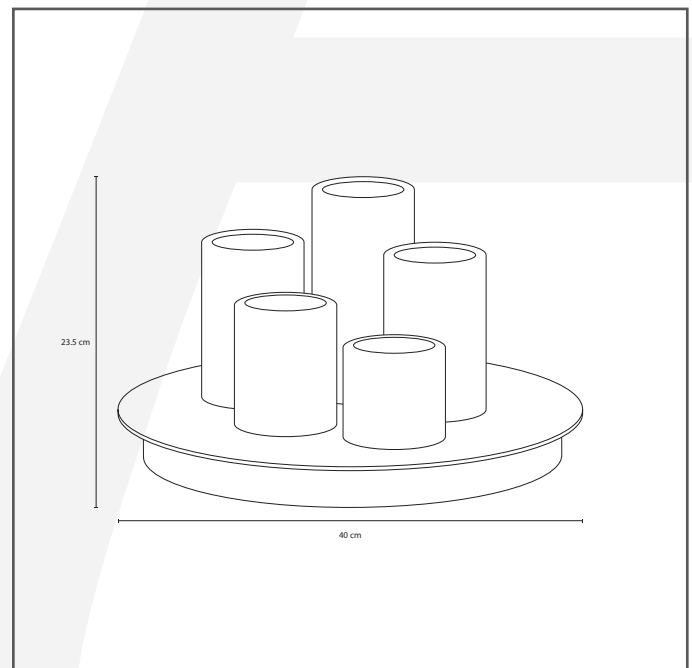

Authentage

Lighting - Verlichting - Eclairage - Beleuchtung
Belgian Design

Bellefeu discus table on battery - 5 candles wax

BDW005D40

General information

Location:	INDOOR
Application:	TABLE
Collection:	BELLEFEU
Material:	Frame: Brass, Candles: Wax
Finish:	Bronze

Dimensions and weight

Length (cm):	-
Width (cm):	40
Height (cm):	23,5
Depth (cm):	40
Weight (kg):	7,5

Product Specifications

Max. Wattage circuit 1 (W):	5 X 2,4
Max. Wattage circuit 2 (W):	
Voltage (V):	230
Fitting:	
Driver included:	Yes
Transformer included:	No
Dali:	Yes, on request
Color Temperature (K):	2200-2700
Integrated LED:	Yes
Lamps included:	-
IP rating (IP):	20
Dimmability remote:	No
Dimmability on product:	Yes