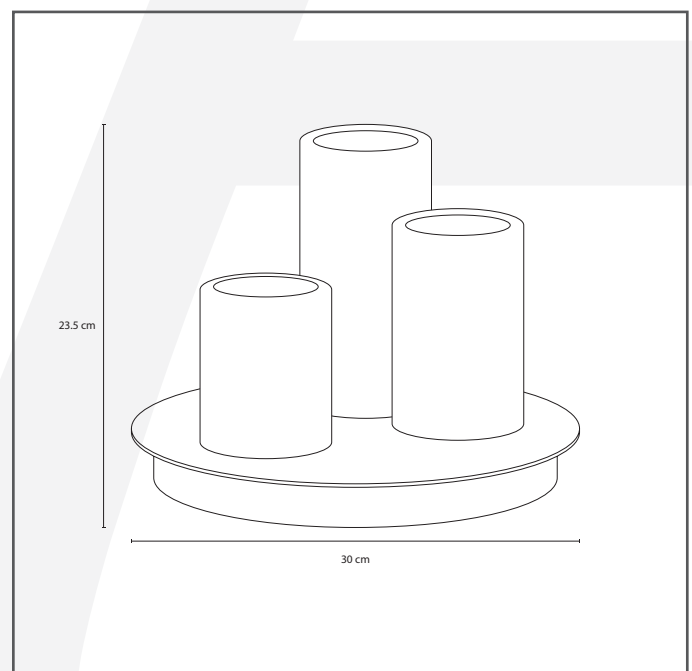

Authentage

Lighting - Verlichting - Eclairage - Beleuchtung
Belgian Design

Bellefeu discus table on battery - 3 candles wax

BDW003D30

General information

Location:	INDOOR
Application:	TABLE
Collection:	BELLEFEU
Material:	Frame: Brass, Candles: Wax
Finish:	Bronze

Dimensions and weight

Length (cm):	-
Width (cm):	30
Height (cm):	23,5
Depth (cm):	30
Weight (kg):	6

Product Specifications

Max. Wattage circuit 1 (W):	3 X 2,4
Max. Wattage circuit 2 (W):	
Voltage (V):	230
Fitting:	
Driver included:	Yes
Transformer included:	No
Dali:	Yes, on request
Color Temperature (K):	2200-2700
Integrated LED:	Yes
Lamps included:	-
IP rating (IP):	20
Dimmability remote:	No
Dimmability on product:	Yes