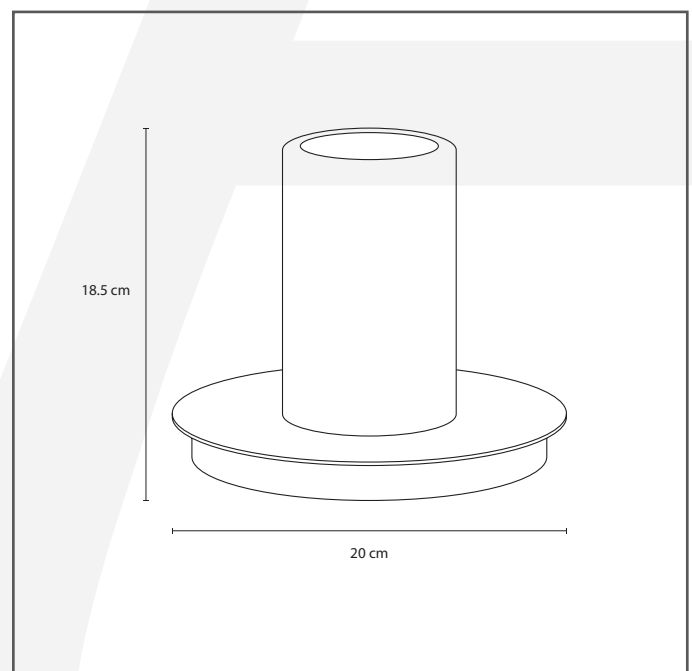

Authentage

Lighting - Verlichting - Eclairage - Beleuchtung
Belgian Design

Bellefeu discus table on battery - 1 candle wax

BDW001D20

General information

Location:	INDOOR
Application:	TABLE
Collection:	BELLEFEU
Material:	Frame: Brass, Candles: Wax
Finish:	Bronze

Dimensions and weight

Length (cm):	-
Width (cm):	20
Height (cm):	18,5
Depth (cm):	20
Weight (kg):	1,5

Product Specifications

Max. Wattage circuit 1 (W):	1 X 2,4
Max. Wattage circuit 2 (W):	
Voltage (V):	230
Fitting:	
Driver included:	Yes
Transformer included:	No
Dali:	Yes, on request
Color Temperature (K):	2200-2700
Integrated LED:	Yes
Lamps included:	-
IP rating (IP):	20
Dimmability remote:	No
Dimmability on product:	Yes