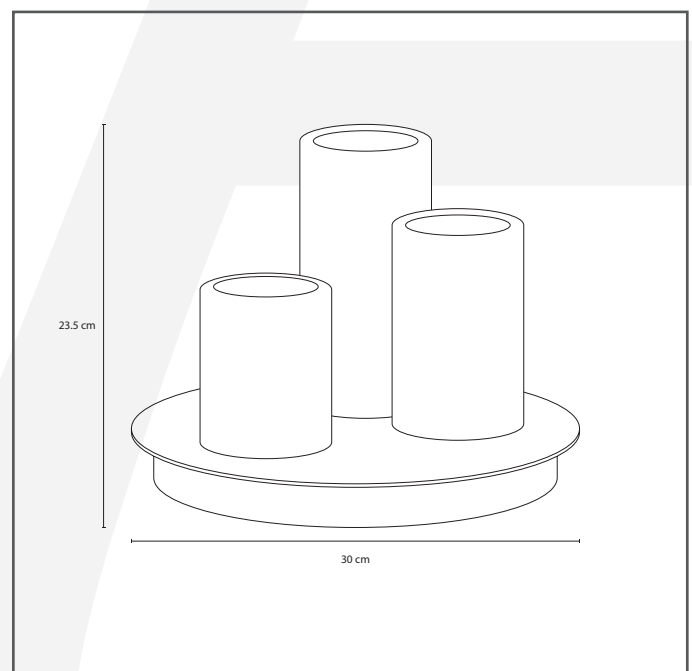

Authentage

Lighting - Verlichting - Eclairage - Beleuchtung
Belgian Design

Bellefeu discus table on battery - 3 candles alabaster

BDA303D30

General information

Location:	INDOOR
Application:	TABLE
Collection:	BELLEFEU
Material:	Frame: Brass, Candles: Alabaster
Finish:	Polished brass

Dimensions and weight

Length (cm):	-
Width (cm):	30
Height (cm):	23,5
Depth (cm):	30
Weight (kg):	6

Product Specifications

Max. Wattage circuit 1 (W):	3 X 2,4
Max. Wattage circuit 2 (W):	
Voltage (V):	230
Fitting:	
Driver included:	Yes
Transformer included:	No
Dali:	Yes, on request
Color Temperature (K):	2200-2700
Integrated LED:	Yes
Lamps included:	-
IP rating (IP):	20
Dimmability remote:	No
Dimmability on product:	Yes

Bellefeu discus table on battery

For further questions don't hesitate to contact us via info@authentage.be or via 0032(0)3 355 10 40.