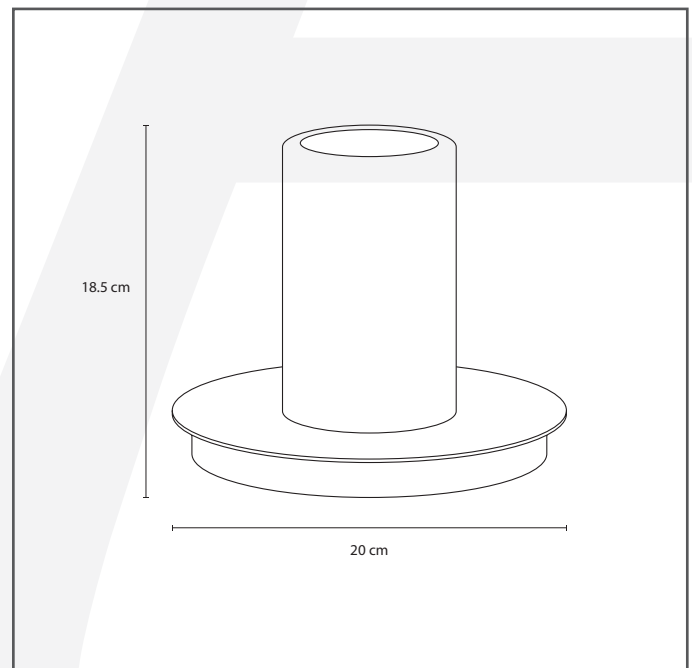

Authentage

Lighting - Verlichting - Eclairage - Beleuchtung
Belgian Design

Bellefeu discus table on battery - 1 candle alabaster

BDA301D20

General information

Location:	INDOOR
Application:	TABLE
Collection:	BELLEFEU
Material:	Frame: Brass, Candles: Alabaster
Finish:	Polished brass

Dimensions and weight

Length (cm):	-
Width (cm):	20
Height (cm):	18,5
Depth (cm):	20
Weight (kg):	1,5

Product Specifications

Max. Wattage circuit 1 (W):	1 X 2,4
Max. Wattage circuit 2 (W):	
Voltage (V):	230
Fitting:	
Driver included:	Yes
Transformer included:	No
Dali:	Yes, on request
Color Temperature (K):	2200-2700
Integrated LED:	Yes
Lamps included:	-
IP rating (IP):	20
Dimmability remote:	No
Dimmability on product:	Yes