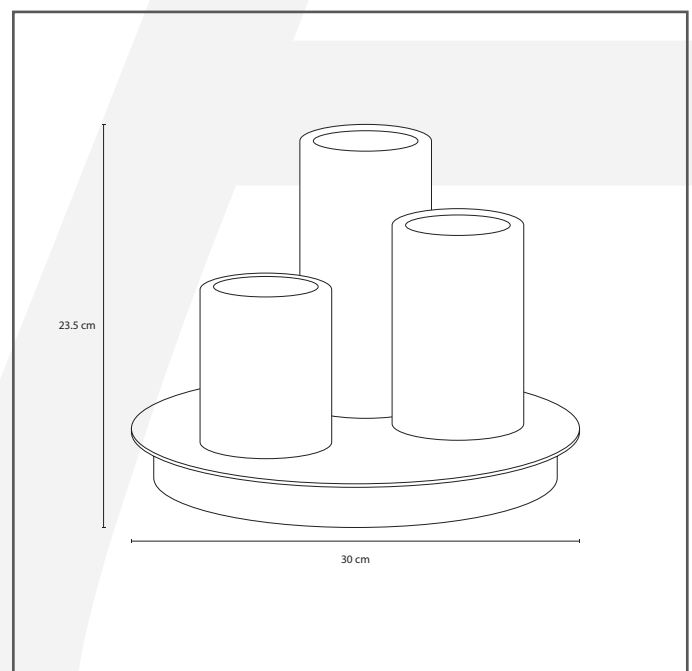

Authentage

Lighting - Verlichting - Eclairage - Beleuchtung
Belgian Design

Bellefeu discus table on battery - 3 candles alabaster

BDA203D30

General information

Location:	INDOOR
Application:	TABLE
Collection:	BELLEFEU
Material:	Frame: Brass, Candles: Alabaster
Finish:	Chrome

Dimensions and weight

Length (cm):	-
Width (cm):	30
Height (cm):	23,5
Depth (cm):	30
Weight (kg):	6

Product Specifications

Max. Wattage circuit 1 (W):	3 X 2,4
Max. Wattage circuit 2 (W):	
Voltage (V):	230
Fitting:	
Driver included:	Yes
Transformer included:	No
Dali:	Yes, on request
Color Temperature (K):	2200-2700
Integrated LED:	Yes
Lamps included:	-
IP rating (IP):	20
Dimmability remote:	No
Dimmability on product:	Yes