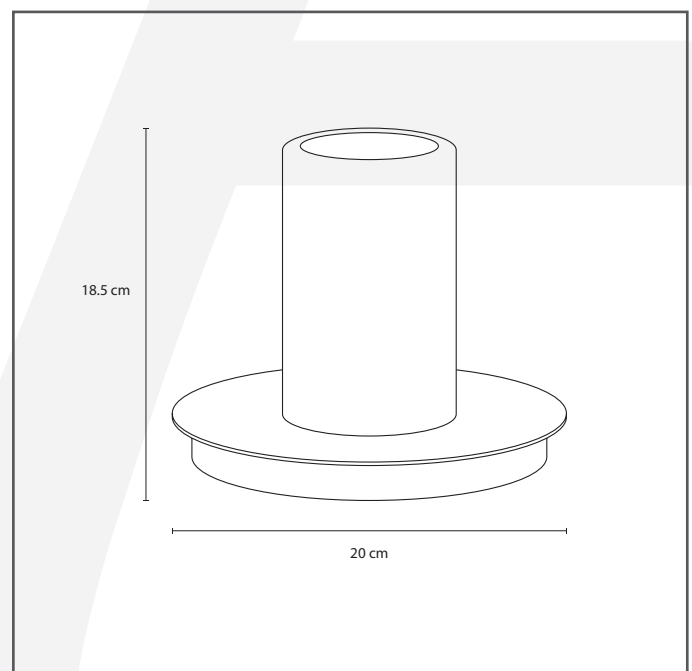

Authentage

Lighting - Verlichting - Eclairage - Beleuchtung
Belgian Design

Bellefeu discus table on battery - 1 candle alabaster

BDA201D20

General information

Location:	INDOOR
Application:	TABLE
Collection:	BELLEFEU
Material:	Frame: Brass, Candles: Alabaster
Finish:	Chrome

Dimensions and weight

Length (cm):	-
Width (cm):	20
Height (cm):	18,5
Depth (cm):	20
Weight (kg):	1,5

Product Specifications

Max. Wattage circuit 1 (W):	1 X 2,4
Max. Wattage circuit 2 (W):	
Voltage (V):	230
Fitting:	
Driver included:	Yes
Transformer included:	No
Dali:	Yes, on request
Color Temperature (K):	2200-2700
Integrated LED:	Yes
Lamps included:	-
IP rating (IP):	20
Dimmability remote:	No
Dimmability on product:	Yes