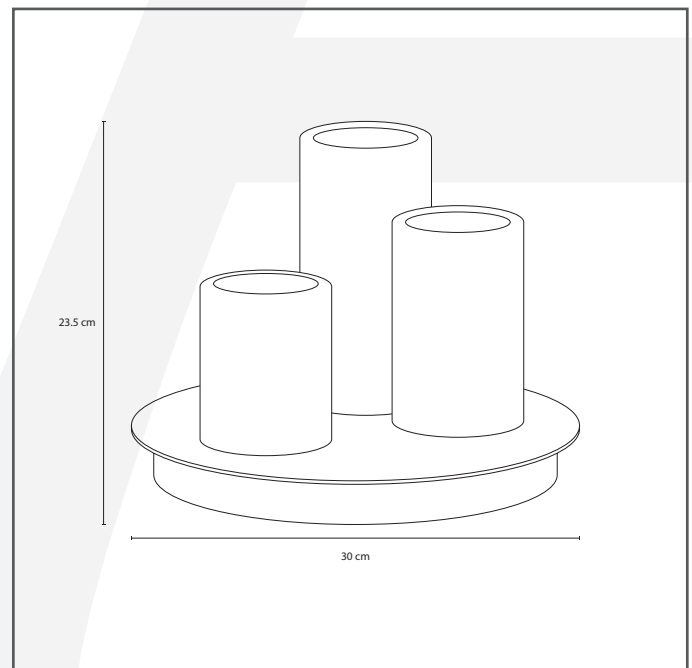

Authentage

Lighting - Verlichting - Eclairage - Beleuchtung
Belgian Design

Bellefeu discus table on battery - 3 candles alabaster

BDA103D30

General information

Location:	INDOOR
Application:	TABLE
Collection:	BELLEFEU
Material:	Frame: Brass, Candles: Alabaster
Finish:	Brushed nickel

Dimensions and weight

Length (cm):	-
Width (cm):	30
Height (cm):	23,5
Depth (cm):	30
Weight (kg):	6

Product Specifications

Max. Wattage circuit 1 (W):	3 X 2,4
Max. Wattage circuit 2 (W):	
Voltage (V):	230
Fitting:	
Driver included:	Yes
Transformer included:	No
Dali:	Yes, on request
Color Temperature (K):	2200-2700
Integrated LED:	Yes
Lamps included:	-
IP rating (IP):	20
Dimmability remote:	No
Dimmability on product:	Yes