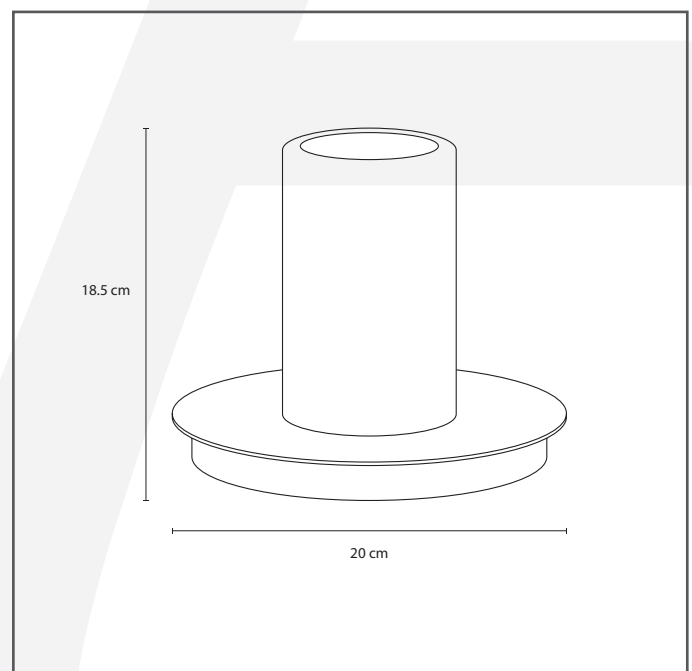

Authentage

Lighting - Verlichting - Eclairage - Beleuchtung
Belgian Design

Bellefeu discus table on battery - 1 candle alabaster

BDA101D20

General information

Location:	INDOOR
Application:	TABLE
Collection:	BELLEFEU
Material:	Frame: Brass, Candles: Alabaster
Finish:	Brushed nickel

Dimensions and weight

Length (cm):	-
Width (cm):	20
Height (cm):	18,5
Depth (cm):	20
Weight (kg):	1,5

Product Specifications

Max. Wattage circuit 1 (W):	1 X 2,4
Max. Wattage circuit 2 (W):	
Voltage (V):	230
Fitting:	
Driver included:	Yes
Transformer included:	No
Dali:	Yes, on request
Color Temperature (K):	2200-2700
Integrated LED:	Yes
Lamps included:	-
IP rating (IP):	20
Dimmability remote:	No
Dimmability on product:	Yes

For further questions don't hesitate to contact us via info@authentage.be or via 0032(0)3 355 10 40.

Bellefeu discus table on battery