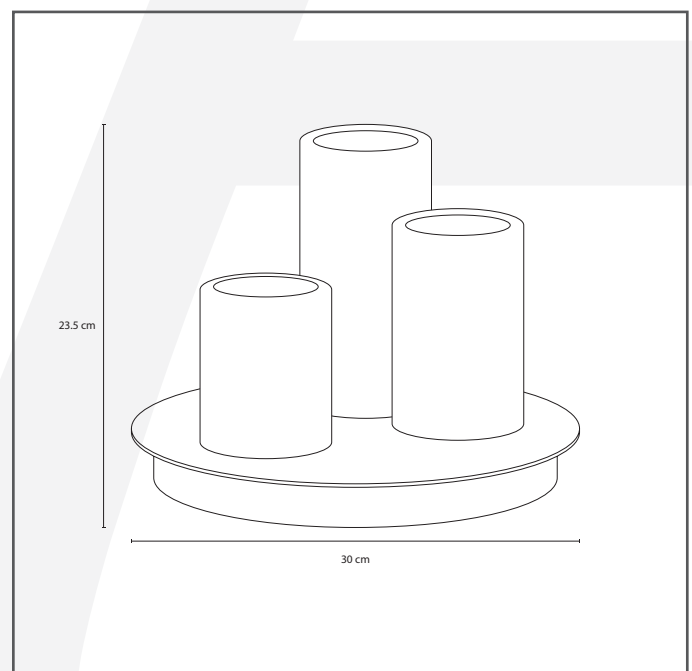

Authentage

Lighting - Verlichting - Eclairage - Beleuchtung
Belgian Design

Bellefeu discus table on battery - 3 candles alabaster

BDA003D30

General information

Location:	INDOOR
Application:	TABLE
Collection:	BELLEFEU
Material:	Frame: Brass, Candles: Alabaster
Finish:	Bronze

Dimensions and weight

Length (cm):	-
Width (cm):	30
Height (cm):	23,5
Depth (cm):	30
Weight (kg):	6

Product Specifications

Max. Wattage circuit 1 (W):	3 X 2,4
Max. Wattage circuit 2 (W):	
Voltage (V):	230
Fitting:	
Driver included:	Yes
Transformer included:	No
Dali:	Yes, on request
Color Temperature (K):	2200-2700
Integrated LED:	Yes
Lamps included:	-
IP rating (IP):	20
Dimmability remote:	No
Dimmability on product:	Yes

Bellefeu discus table on battery

For further questions don't hesitate to contact us via info@authentage.be or via 0032(0)3 355 10 40.