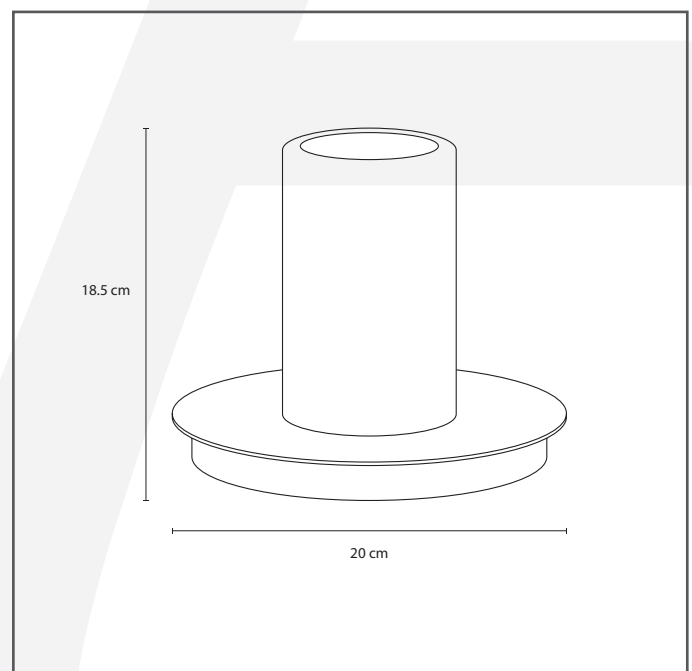

Authentage

Lighting - Verlichting - Eclairage - Beleuchtung
Belgian Design

Bellefeu discus table on battery - 1 candle alabaster

BDA001D20

General information

Location:	INDOOR
Application:	TABLE
Collection:	BELLEFEU
Material:	Frame: Brass, Candles: Alabaster
Finish:	Bronze

Dimensions and weight

Length (cm):	-
Width (cm):	20
Height (cm):	18,5
Depth (cm):	20
Weight (kg):	1,5

Product Specifications

Max. Wattage circuit 1 (W):	1 X 2,4
Max. Wattage circuit 2 (W):	
Voltage (V):	230
Fitting:	
Driver included:	Yes
Transformer included:	No
Dali:	Yes, on request
Color Temperature (K):	2200-2700
Integrated LED:	Yes
Lamps included:	-
IP rating (IP):	20
Dimmability remote:	No
Dimmability on product:	Yes

For further questions don't hesitate to contact us via info@authentage.be or via 0032(0)3 355 10 40.

Bellefeu discus table on battery