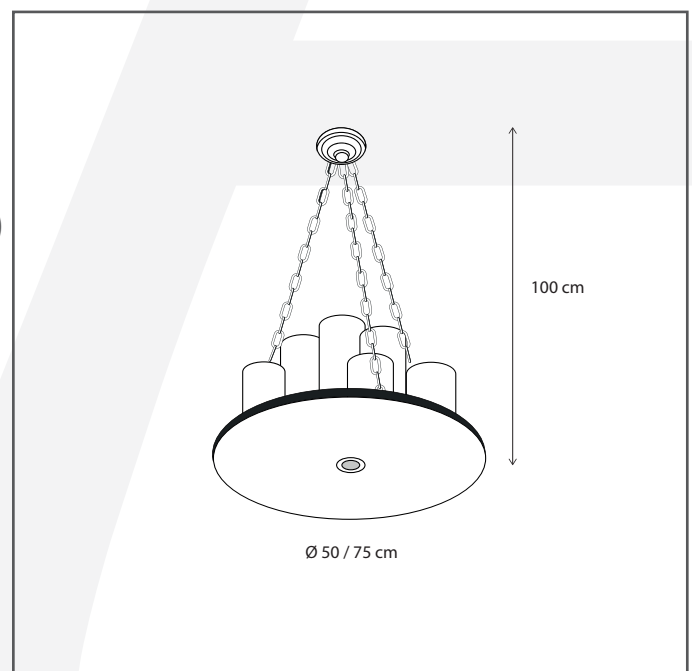

Authentage

Lighting - Verlichting - Eclairage - Beleuchtung
Belgian Design

Bellefeu château 75 cm - 12 candles wax + 1 spot

BCS012R07

General information

Location:	INDOOR
Application:	SUSPENSION
Collection:	BELLEFEU
Material:	Frame: Brass, Candles: Wax
Finish:	Bronze

Dimensions and weight

Length (cm):	70
Width (cm):	70
Height (cm):	100
Depth (cm):	70
Weight (kg):	12,5

Product Specifications

Max. Wattage circuit 1 (W):	12 x 2,4
Max. Wattage circuit 2 (W):	8
Voltage (V):	230
Fitting:	GU10
Driver included:	Yes
Transformer included:	No
Dali:	Yes, on request
Color Temperature (K):	2700 (Lamp) / 2300 (Candles)
Integrated LED:	Yes
Lamps included:	Yes
IP rating (IP):	20
Dimmability remote:	Yes
Dimmability on product:	Yes