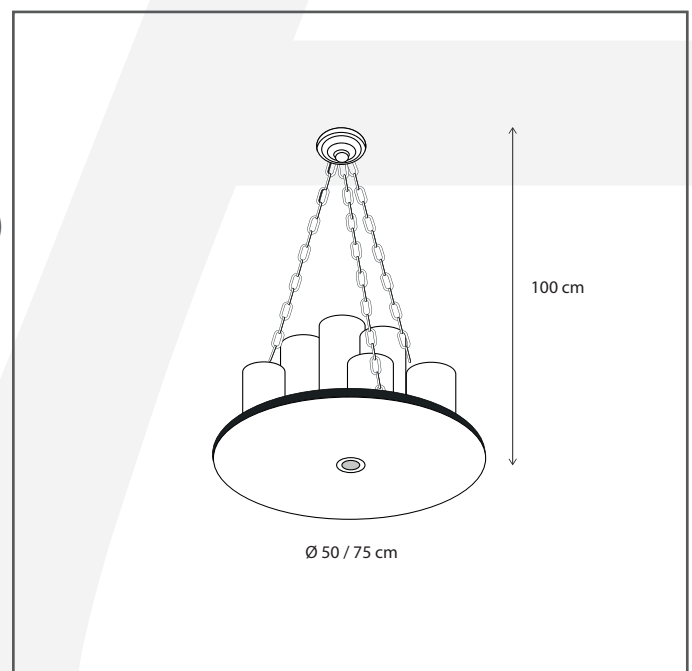

#### General information

|              |                            |
|--------------|----------------------------|
| Location:    | INDOOR                     |
| Application: | SUSPENSION                 |
| Collection:  | BELLEFEU                   |
| Material:    | Frame: Brass, Candles: Wax |
| Finish:      | Bronze                     |

#### Dimensions and weight

|              |     |
|--------------|-----|
| Length (cm): | 50  |
| Width (cm):  | 50  |
| Height (cm): | 100 |
| Depth (cm):  | 50  |
| Weight (kg): | 10  |

#### Product Specifications

|                             |                              |
|-----------------------------|------------------------------|
| Max. Wattage circuit 1 (W): | 7 x 2,4                      |
| Max. Wattage circuit 2 (W): | 8                            |
| Voltage (V):                | 230                          |
| Fitting:                    | GU10                         |
| Driver included:            | Yes                          |
| Transformer included:       | No                           |
| Dali:                       | Yes, on request              |
| Color Temperature (K):      | 2700 (lamp) / 2300 (Candles) |
| Integrated LED:             | Yes                          |
| Lamps included:             | Yes                          |
| IP rating (IP):             | 20                           |
| Dimmability remote:         | Yes                          |
| Dimmability on product:     | Yes                          |