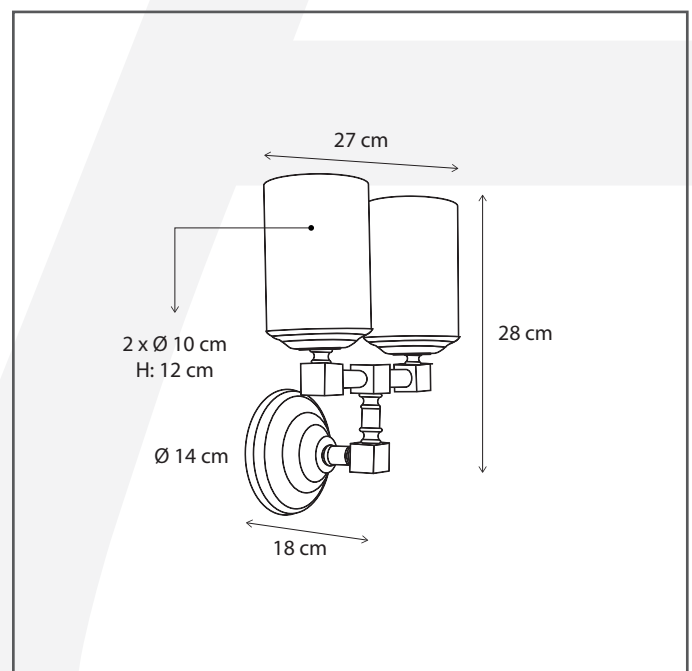

Authentage

Lighting - Verlichting - Eclairage - Beleuchtung
Belgian Design

Bellefeu chandelier wall - 3 candles wax

BCH203W37

General information

Location:	INDOOR
Application:	WALL
Collection:	BELLEFEU
Material:	Frame: Brass, Candles: Wax
Finish:	Chrome

Dimensions and weight

Length (cm):	30,5
Width (cm):	-
Height (cm):	27
Depth (cm):	18
Weight (kg):	2,3

Product Specifications

Max. Wattage circuit 1 (W):	3 x 2,4
Max. Wattage circuit 2 (W):	
Voltage (V):	230
Fitting:	
Driver included:	Yes
Transformer included:	No
Dali:	Yes, on request
Color Temperature (K):	2300 (Candles)
Integrated LED:	Yes
Lamps included:	-
IP rating (IP):	20
Dimmability remote:	Yes
Dimmability on product:	Yes