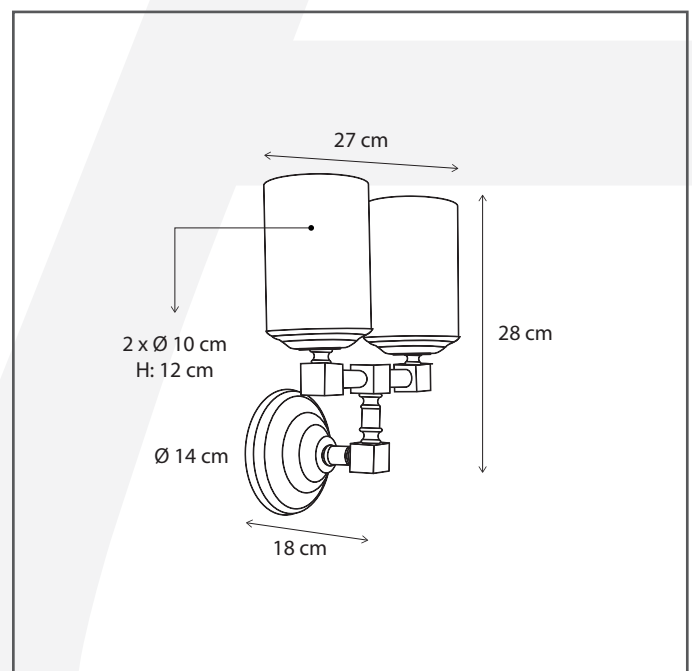

Authentage

Lighting - Verlichting - Eclairage - Beleuchtung
Belgian Design

Bellefeu chandelier wall - 2 candles wax

BCH202W20

General information

Location:	INDOOR
Application:	WALL
Collection:	BELLEFEU
Material:	Frame: Brass, Candles: Wax
Finish:	Chrome

Dimensions and weight

Length (cm):	27
Width (cm):	-
Height (cm):	27
Depth (cm):	18
Weight (kg):	1,8

Product Specifications

Max. Wattage circuit 1 (W):	2 x 2,4
Max. Wattage circuit 2 (W):	
Voltage (V):	230
Fitting:	
Driver included:	Yes
Transformer included:	No
Dali:	Yes, on request
Color Temperature (K):	2300 (Candles)
Integrated LED:	Yes
Lamps included:	-
IP rating (IP):	20
Dimmability remote:	Yes
Dimmability on product:	Yes

Bellefeu chandelier

For further questions don't hesitate to contact us via info@authentage.be or via 0032(0)3 355 10 40.