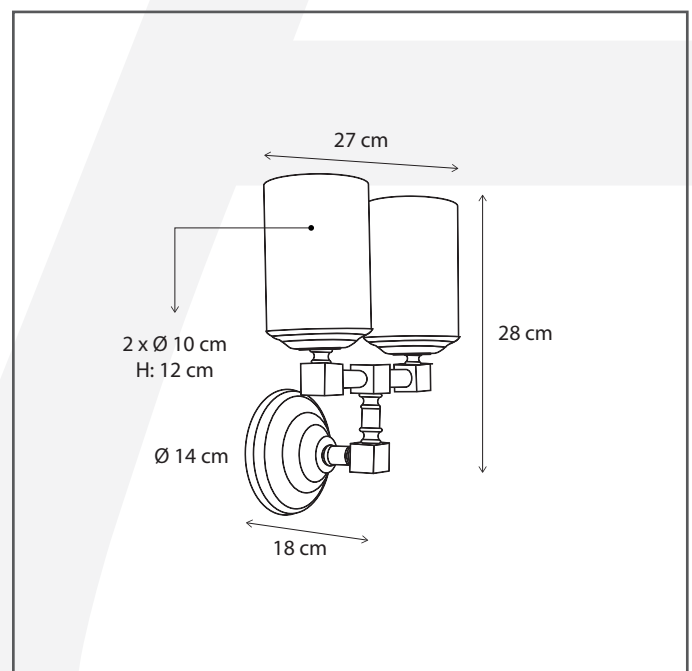

Authentage

Lighting - Verlichting - Eclairage - Beleuchtung
Belgian Design

Bellefeu chandelier wall - 1 candle wax

BCH201W10

General information

Location:	INDOOR
Application:	WALL
Collection:	BELLEFEU
Material:	Frame: Brass, Candles: Wax
Finish:	Chrome

Dimensions and weight

Length (cm):	22
Width (cm):	-
Height (cm):	27
Depth (cm):	18
Weight (kg):	1,3

Product Specifications

Max. Wattage circuit 1 (W):	2,4
Max. Wattage circuit 2 (W):	
Voltage (V):	230
Fitting:	
Driver included:	Yes
Transformer included:	No
Dali:	Yes, on request
Color Temperature (K):	2300 (Candles)
Integrated LED:	Yes
Lamps included:	-
IP rating (IP):	20
Dimmability remote:	Yes
Dimmability on product:	Yes