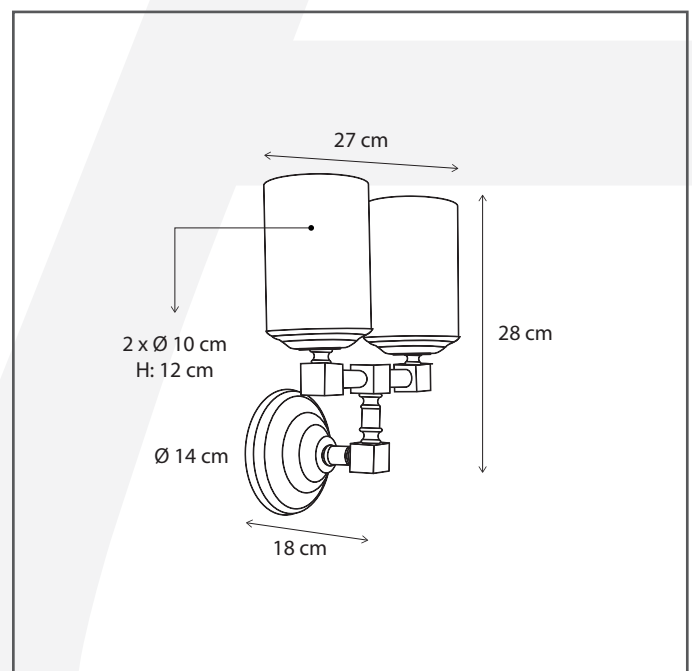

Authentage

Lighting - Verlichting - Eclairage - Beleuchtung
Belgian Design

Bellefeu chandelier wall - 3 candles wax

BCH103W37

General information

Location:	INDOOR
Application:	WALL
Collection:	BELLEFEU
Material:	Frame: Brass, Candles: Wax
Finish:	Brushed nickel

Dimensions and weight

Length (cm):	30,5
Width (cm):	-
Height (cm):	27
Depth (cm):	18
Weight (kg):	2,3

Product Specifications

Max. Wattage circuit 1 (W):	3 x 2,4
Max. Wattage circuit 2 (W):	
Voltage (V):	230
Fitting:	
Driver included:	Yes
Transformer included:	No
Dali:	Yes, on request
Color Temperature (K):	2300 (Candles)
Integrated LED:	Yes
Lamps included:	-
IP rating (IP):	20
Dimmability remote:	Yes
Dimmability on product:	Yes

Bellefeu chandelier

For further questions don't hesitate to contact us via info@authentage.be or via 0032(0)3 355 10 40.