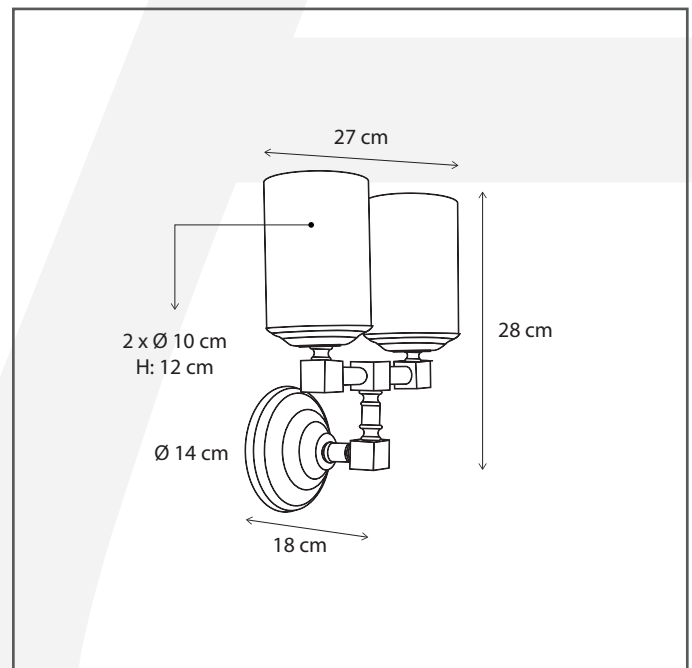

Authentage

Lighting - Verlichting - Eclairage - Beleuchtung
Belgian Design

Bellefeu chandelier wall - 2 candles wax

BCH102W20

General information

Location:	INDOOR
Application:	WALL
Collection:	BELLEFEU
Material:	Frame: Brass, Candles: Wax
Finish:	Brushed nickel

Dimensions and weight

Length (cm):	27
Width (cm):	-
Height (cm):	27
Depth (cm):	18
Weight (kg):	1,8

Product Specifications

Max. Wattage circuit 1 (W):	2 x 2,4
Max. Wattage circuit 2 (W):	
Voltage (V):	230
Fitting:	
Driver included:	Yes
Transformer included:	No
Dali:	Yes, on request
Color Temperature (K):	2300 (Candles)
Integrated LED:	Yes
Lamps included:	-
IP rating (IP):	20
Dimmability remote:	Yes
Dimmability on product:	Yes