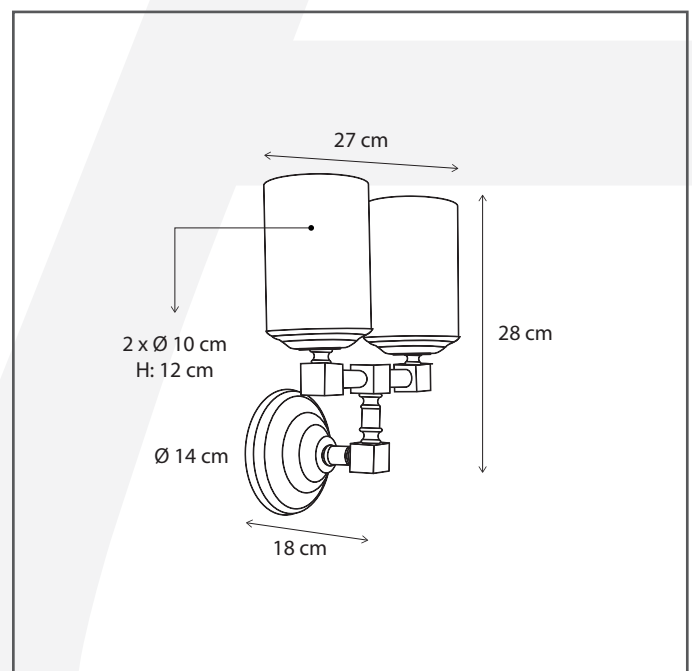

Authentage

Lighting - Verlichting - Eclairage - Beleuchtung
Belgian Design

Bellefeu chandelier wall - 1 candle wax

BCH101W10

General information

Location:	INDOOR
Application:	WALL
Collection:	BELLEFEU
Material:	Frame: Brass, Candles: Wax
Finish:	Brushed nickel

Dimensions and weight

Length (cm):	22
Width (cm):	-
Height (cm):	27
Depth (cm):	18
Weight (kg):	1,3

Product Specifications

Max. Wattage circuit 1 (W):	2,4
Max. Wattage circuit 2 (W):	
Voltage (V):	230
Fitting:	
Driver included:	Yes
Transformer included:	No
Dali:	Yes, on request
Color Temperature (K):	2300 (Candles)
Integrated LED:	Yes
Lamps included:	-
IP rating (IP):	20
Dimmability remote:	Yes
Dimmability on product:	Yes