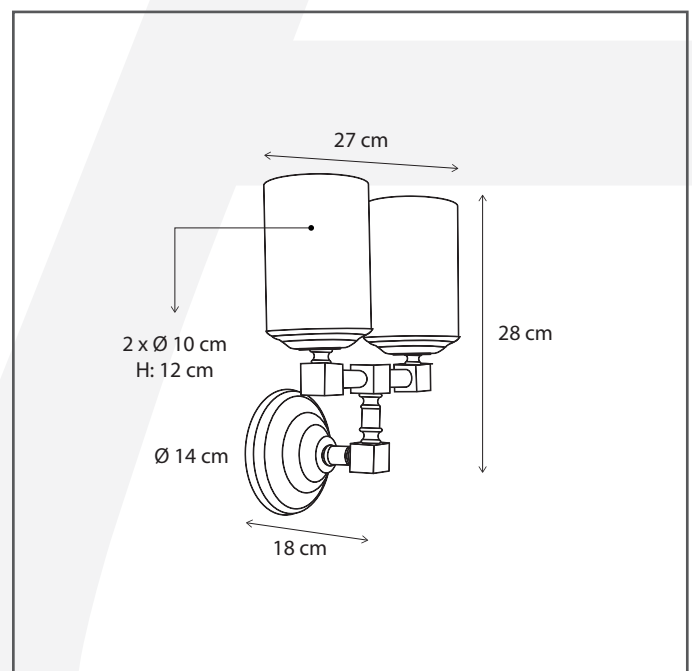

Authentage

Lighting - Verlichting - Eclairage - Beleuchtung
Belgian Design

Bellefeu chandelier wall - 3 candles wax

BCH003W37

General information

Location:	INDOOR
Application:	WALL
Collection:	BELLEFEU
Material:	Frame: Brass, Candles: Wax
Finish:	Bronze

Dimensions and weight

Length (cm):	30,5
Width (cm):	-
Height (cm):	27
Depth (cm):	18
Weight (kg):	2,3

Product Specifications

Max. Wattage circuit 1 (W):	3 x 2,4
Max. Wattage circuit 2 (W):	
Voltage (V):	230
Fitting:	
Driver included:	Yes
Transformer included:	No
Dali:	Yes, on request
Color Temperature (K):	2300 (Candles)
Integrated LED:	Yes
Lamps included:	-
IP rating (IP):	20
Dimmability remote:	Yes
Dimmability on product:	Yes