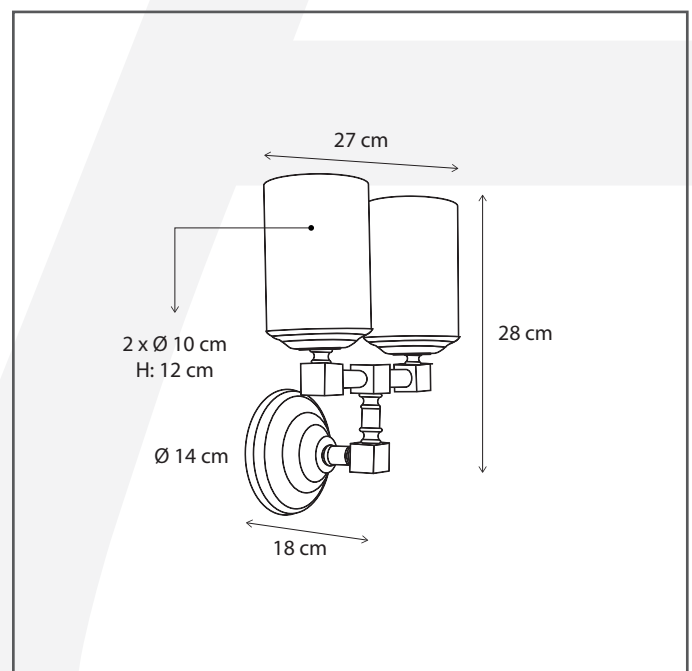

Authentage

Lighting - Verlichting - Eclairage - Beleuchtung
Belgian Design

Bellefeu chandelier wall - 2 candles wax

BCH002W20

General information

Location:	INDOOR
Application:	WALL
Collection:	BELLEFEU
Material:	Frame: Brass, Candles: Wax
Finish:	Bronze

Dimensions and weight

Length (cm):	27
Width (cm):	-
Height (cm):	27
Depth (cm):	18
Weight (kg):	1,8

Product Specifications

Max. Wattage circuit 1 (W):	2 x 2,4
Max. Wattage circuit 2 (W):	
Voltage (V):	230
Fitting:	
Driver included:	Yes
Transformer included:	No
Dali:	Yes, on request
Color Temperature (K):	2300 (Candles)
Integrated LED:	Yes
Lamps included:	-
IP rating (IP):	20
Dimmability remote:	Yes
Dimmability on product:	Yes