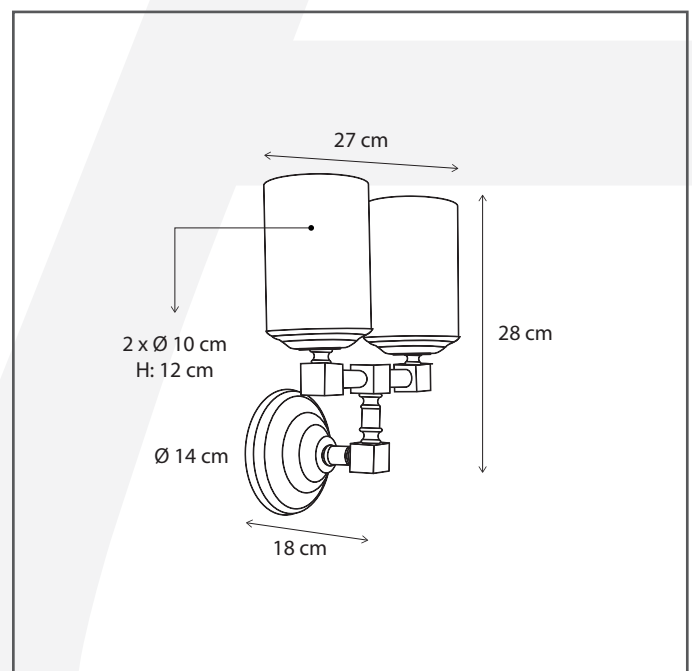

Authentage

Lighting - Verlichting - Eclairage - Beleuchtung
Belgian Design

Bellefeu chandelier wall - 1 candle wax

BCH001W10

General information

Location:	INDOOR
Application:	WALL
Collection:	BELLEFEU
Material:	Frame: Brass, Candles: Wax
Finish:	Bronze

Dimensions and weight

Length (cm):	22
Width (cm):	-
Height (cm):	27
Depth (cm):	18
Weight (kg):	1,3

Product Specifications

Max. Wattage circuit 1 (W):	2,4
Max. Wattage circuit 2 (W):	
Voltage (V):	230
Fitting:	
Driver included:	Yes
Transformer included:	No
Dali:	Yes, on request
Color Temperature (K):	2300 (Candles)
Integrated LED:	Yes
Lamps included:	-
IP rating (IP):	20
Dimmability remote:	Yes
Dimmability on product:	Yes