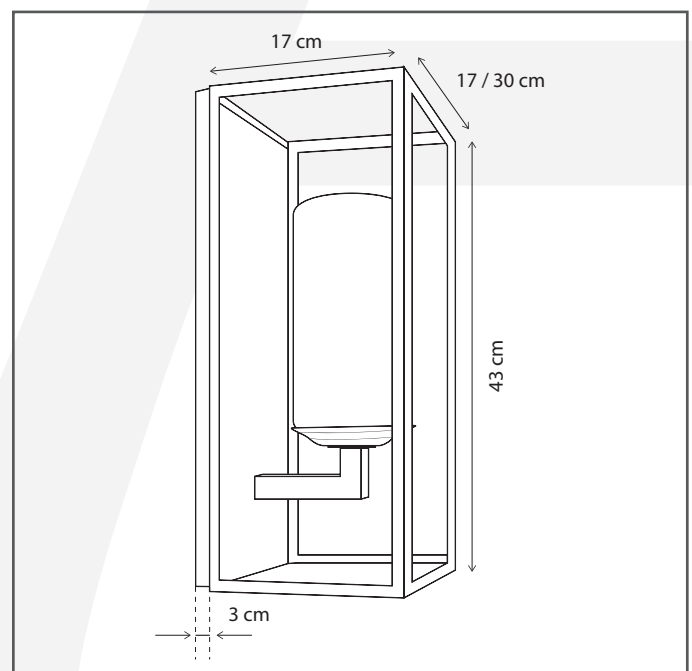

Authentage

Lighting - Verlichting - Eclairage - Beleuchtung
Belgian Design

Bellefeu vitrine wall - 2 candles alabaster

BAW202OUG

General information

Location:	OUTDOOR
Application:	WALL
Collection:	BELLEFEU
Material:	Frame: Brass, Glass: Clear Glass, Candles: Alabaster
Finish:	Chrome

Dimensions and weight

Length (cm):	-
Width (cm):	30
Height (cm):	43
Depth (cm):	20
Weight (kg):	3,8

Product Specifications

Max. Wattage circuit 1 (W):	2 x 2,4
Max. Wattage circuit 2 (W):	
Voltage (V):	230
Fitting:	
Driver included:	Yes
Transformer included:	No
Dali:	Yes, on request
Color Temperature (K):	2300 (Candles)
Integrated LED:	Yes
Lamps included:	-
IP rating (IP):	43
Dimmability remote:	Yes
Dimmability on product:	Yes