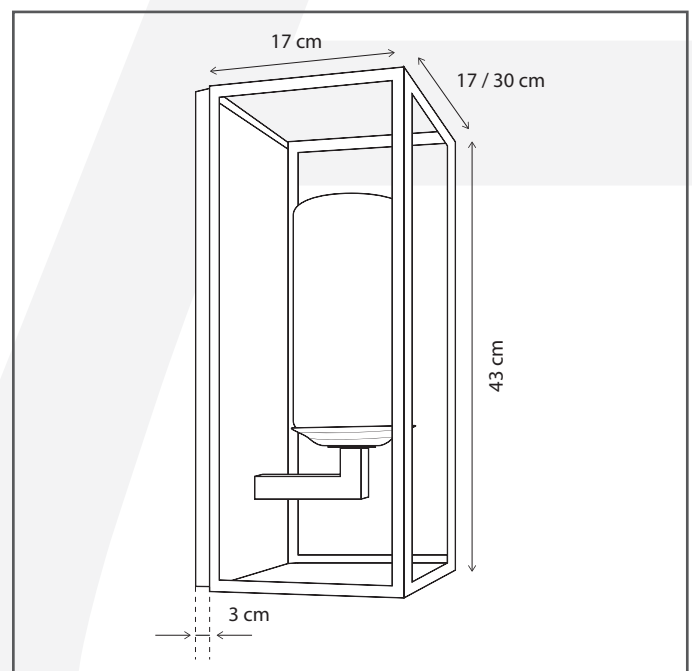

Authentage

Lighting - Verlichting - Eclairage - Beleuchtung
Belgian Design

Bellefeu vitrine wall - 2 candles alabaster

BAW102OUG

General information

Location:	OUTDOOR
Application:	WALL
Collection:	BELLEFEU
Material:	Frame: Brass, Glass: Clear Glass, Candles: Alabaster
Finish:	Brushed nickel

Dimensions and weight

Length (cm):	-
Width (cm):	30
Height (cm):	43
Depth (cm):	20
Weight (kg):	3,8

Product Specifications

Max. Wattage circuit 1 (W):	2 x 2,4
Max. Wattage circuit 2 (W):	
Voltage (V):	230
Fitting:	
Driver included:	Yes
Transformer included:	No
Dali:	Yes, on request
Color Temperature (K):	2300 (Candles)
Integrated LED:	Yes
Lamps included:	-
IP rating (IP):	43
Dimmability remote:	Yes
Dimmability on product:	Yes

Bellefeu vitrine wall outdoor

For further questions don't hesitate to contact us via info@authentage.be or via 0032(0)3 355 10 40.