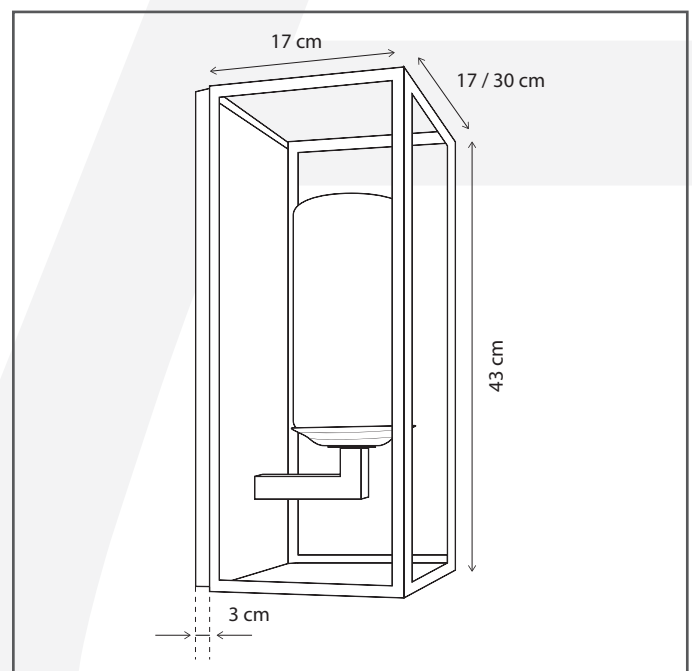

Authentage

Lighting - Verlichting - Eclairage - Beleuchtung
Belgian Design

Bellefeu vitrine wall - 1 candle alabaster

BAW101OUG

General information

Location:	OUTDOOR
Application:	WALL
Collection:	BELLEFEU
Material:	Frame: Brass, Glass: Clear Glass, Candles: Alabaster
Finish:	Brushed nickel

Dimensions and weight

Length (cm):	-
Width (cm):	17
Height (cm):	43
Depth (cm):	20
Weight (kg):	3,713

Product Specifications

Max. Wattage circuit 1 (W):	2,4
Max. Wattage circuit 2 (W):	
Voltage (V):	230
Fitting:	
Driver included:	Yes
Transformer included:	No
Dali:	Yes, on request
Color Temperature (K):	2300 (Candles)
Integrated LED:	Yes
Lamps included:	-
IP rating (IP):	43
Dimmability remote:	Yes
Dimmability on product:	Yes

Bellefeu vitrine wall outdoor

For further questions don't hesitate to contact us via info@authentage.be or via 0032(0)3 355 10 40.