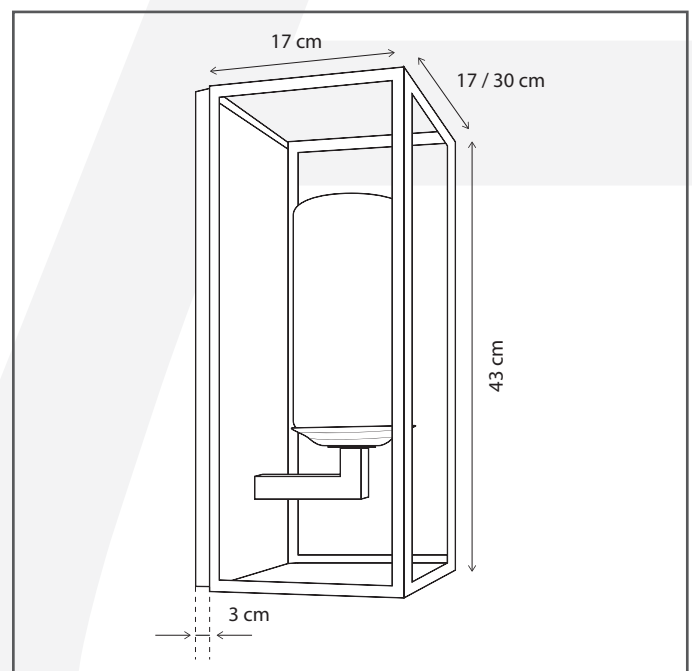

Authentage

Lighting - Verlichting - Eclairage - Beleuchtung
Belgian Design

Bellefeu vitrine wall - 2 candles alabaster

BAW002OUG

General information

Location:	OUTDOOR
Application:	WALL
Collection:	BELLEFEU
Material:	Frame: Brass, Glass: Clear Glass, Candles: Alabaster
Finish:	Bronze

Dimensions and weight

Length (cm):	-
Width (cm):	30
Height (cm):	43
Depth (cm):	20
Weight (kg):	3,8

Product Specifications

Max. Wattage circuit 1 (W):	2 x 2,4
Max. Wattage circuit 2 (W):	
Voltage (V):	230
Fitting:	
Driver included:	Yes
Transformer included:	No
Dali:	Yes, on request
Color Temperature (K):	2300 (Candles)
Integrated LED:	Yes
Lamps included:	-
IP rating (IP):	43
Dimmability remote:	Yes
Dimmability on product:	Yes