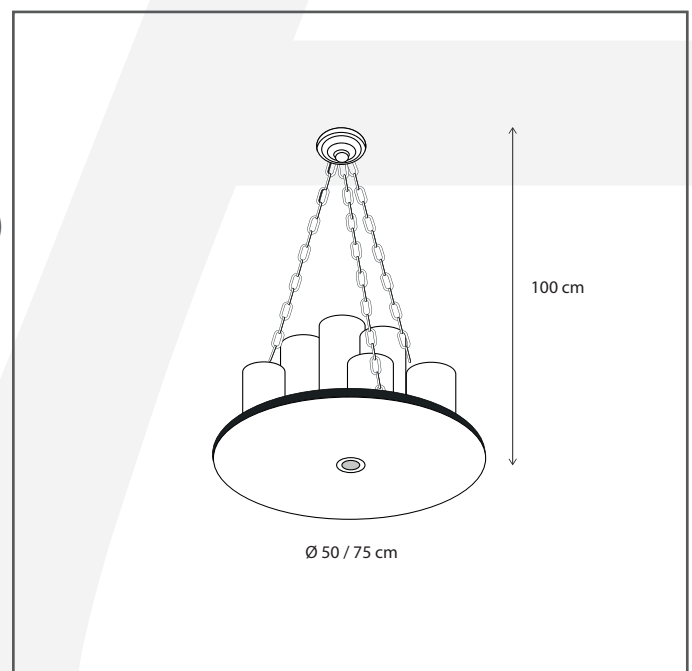

Authentage

Lighting - Verlichting - Eclairage - Beleuchtung
Belgian Design

Bellefeu château 75 cm - 12 candles alabaster + 1 spot

BAS012R07

General information

Location:	INDOOR
Application:	SUSPENSION
Collection:	BELLEFEU
Material:	Frame: Brass, Candles: Alabaster
Finish:	Bronze

Dimensions and weight

Length (cm):	70
Width (cm):	70
Height (cm):	100
Depth (cm):	70
Weight (kg):	14,5

Product Specifications

Max. Wattage circuit 1 (W):	12 x 2,4
Max. Wattage circuit 2 (W):	8
Voltage (V):	230
Fitting:	GU10
Driver included:	Yes
Transformer included:	No
Dali:	Yes, on request
Color Temperature (K):	2700 (Lamp) / 2300 (Candles)
Integrated LED:	Yes
Lamps included:	Yes
IP rating (IP):	20
Dimmability remote:	Yes
Dimmability on product:	Yes