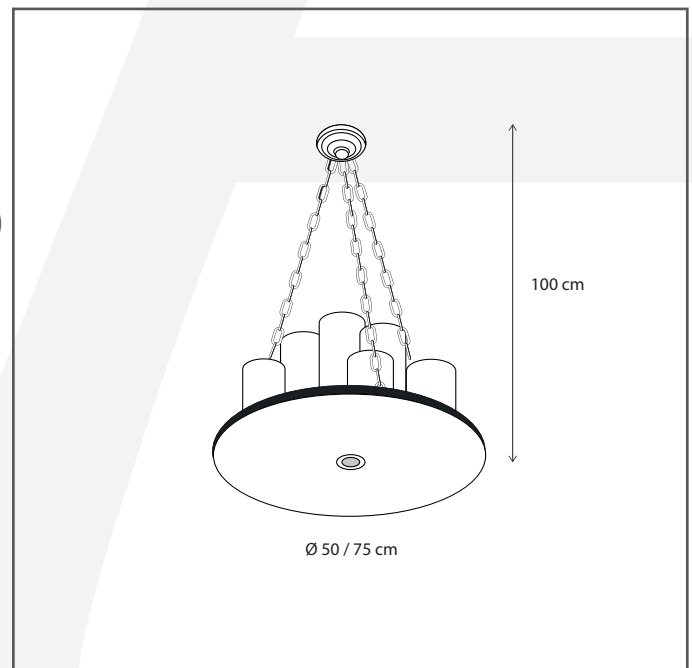

Authentage

Lighting - Verlichting - Eclairage - Beleuchtung
Belgian Design

Bellefeu château 50 cm - 7 candles alabaster + 1 spot

BAS007R05

General information

Location:	INDOOR
Application:	SUSPENSION
Collection:	BELLEFEU
Material:	Frame: Brass, Candles: Alabaster
Finish:	Bronze

Dimensions and weight

Length (cm):	50
Width (cm):	50
Height (cm):	100
Depth (cm):	50
Weight (kg):	11,5

Product Specifications

Max. Wattage circuit 1 (W):	7 x 2,4
Max. Wattage circuit 2 (W):	8
Voltage (V):	230
Fitting:	GU10
Driver included:	Yes
Transformer included:	No
Dali:	Yes, on request
Color Temperature (K):	2700 (lamp) / 2300 (Candles)
Integrated LED:	Yes
Lamps included:	Yes
IP rating (IP):	20
Dimmability remote:	Yes
Dimmability on product:	Yes