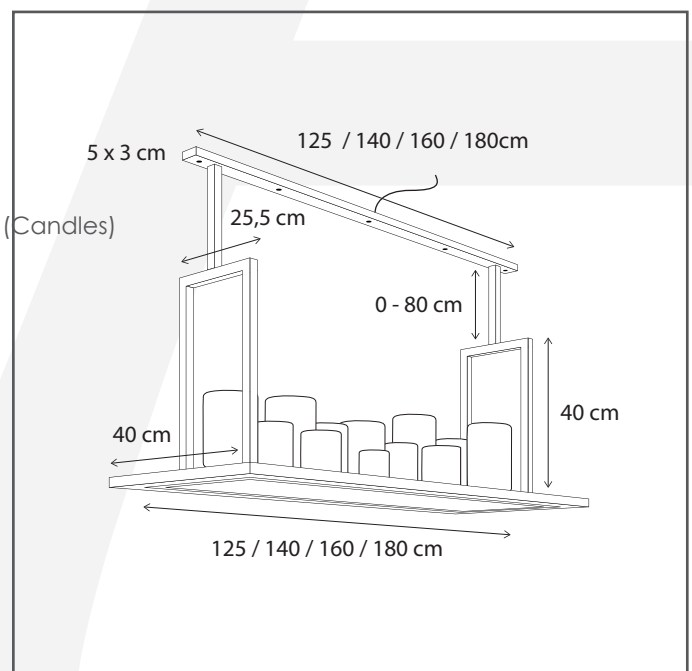

Authentage

Lighting - Verlichting - Eclairage - Beleuchtung
Belgian Design

Bellefeu rectangular 180 cm - 18 candles alabaster

BAR018D18

General information

Location:	INDOOR
Application:	SUSPENSION
Collection:	BELLEFEU
Material:	Frame: Brass, Candles: Alabaster
Finish:	Bronze

Dimensions and weight

Length (cm):	180
Width (cm):	-
Height (cm):	40-120
Depth (cm):	40
Weight (kg):	45,5

Product Specifications

Max. Wattage circuit 1 (W):	18 x 2,4
Max. Wattage circuit 2 (W):	58
Voltage (V):	230
Fitting:	
Driver included:	Yes
Transformer included:	No
Dali:	Yes, on request
Color Temperature (K):	2700 (Integrated LED) / 2300 (Candles)
Integrated LED:	Yes
Lamps included:	-
IP rating (IP):	20
Dimmability remote:	Yes
Dimmability on product:	Yes