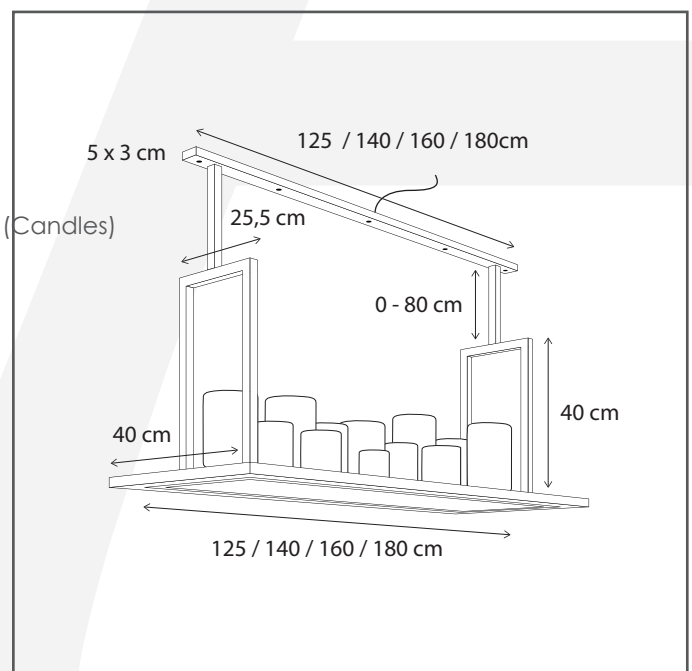

Authentage

Lighting - Verlichting - Eclairage - Beleuchtung
Belgian Design

Bellefeu rectangular 160 cm - 16 candles alabaster

BAR016D16

General information

Location:	INDOOR
Application:	SUSPENSION
Collection:	BELLEFEU
Material:	Frame: Brass, Candles: Alabaster
Finish:	Bronze

Dimensions and weight

Length (cm):	160
Width (cm):	-
Height (cm):	40-120
Depth (cm):	40
Weight (kg):	41

Product Specifications

Max. Wattage circuit 1 (W):	16 x 2,4
Max. Wattage circuit 2 (W):	48
Voltage (V):	230
Fitting:	
Driver included:	Yes
Transformer included:	No
Dali:	Yes, on request
Color Temperature (K):	2700 (Integrated LED) / 2300 (Candles)
Integrated LED:	Yes
Lamps included:	-
IP rating (IP):	20
Dimmability remote:	Yes
Dimmability on product:	Yes