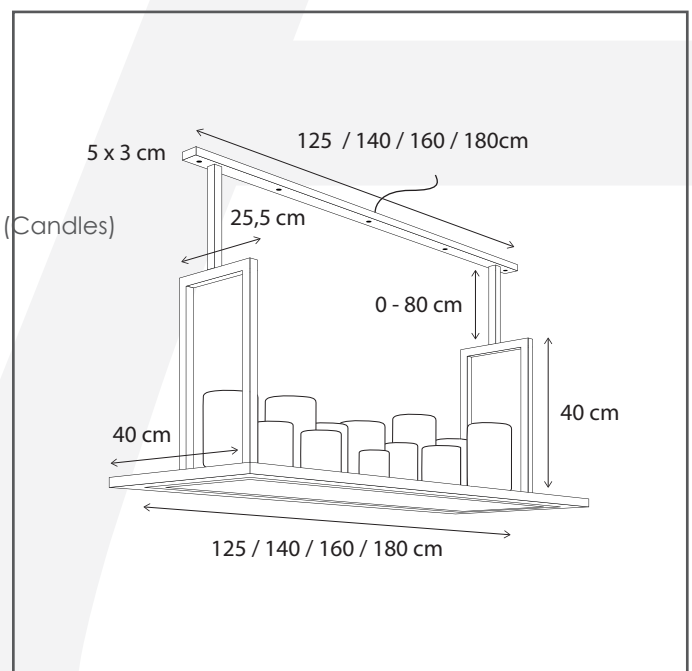

Authentage

Lighting - Verlichting - Eclairage - Beleuchtung
Belgian Design

Bellefeu rectangular 140 cm - 14 candles alabaster

BAR014D14

General information

Location:	INDOOR
Application:	SUSPENSION
Collection:	BELLEFEU
Material:	Frame: Brass, Candles: Alabaster
Finish:	Bronze

Dimensions and weight

Length (cm):	140
Width (cm):	-
Height (cm):	40-120
Depth (cm):	40
Weight (kg):	37,5

Product Specifications

Max. Wattage circuit 1 (W):	14 x 2,4
Max. Wattage circuit 2 (W):	42
Voltage (V):	230
Fitting:	
Driver included:	Yes
Transformer included:	No
Dali:	Yes, on request
Color Temperature (K):	2700 (Integrated LED) / 2300 (Candles)
Integrated LED:	Yes
Lamps included:	-
IP rating (IP):	20
Dimmability remote:	Yes
Dimmability on product:	Yes