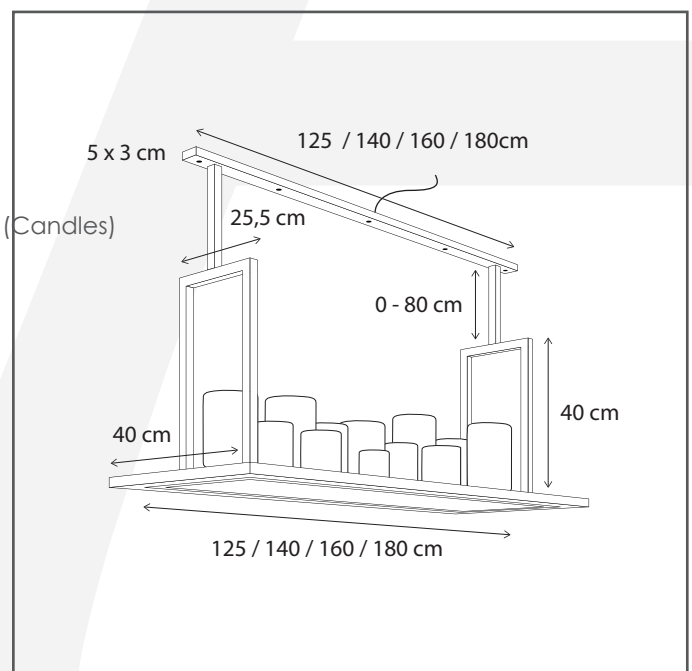

Authentage

Lighting - Verlichting - Eclairage - Beleuchtung
Belgian Design

Bellefeu rectangular 125 cm - 12 candles alabaster

BAR012D12

General information

Location:	INDOOR
Application:	SUSPENSION
Collection:	BELLEFEU
Material:	Frame: Brass, Candles: Alabaster
Finish:	Bronze

Dimensions and weight

Length (cm):	125
Width (cm):	-
Height (cm):	40-120
Depth (cm):	40
Weight (kg):	33

Product Specifications

Max. Wattage circuit 1 (W):	12 x 2,4
Max. Wattage circuit 2 (W):	38,8
Voltage (V):	230
Fitting:	
Driver included:	Yes
Transformer included:	No
Dali:	Yes, on request
Color Temperature (K):	2700 (Integrated LED) / 2300 (Candles)
Integrated LED:	Yes
Lamps included:	-
IP rating (IP):	20
Dimmability remote:	Yes
Dimmability on product:	Yes