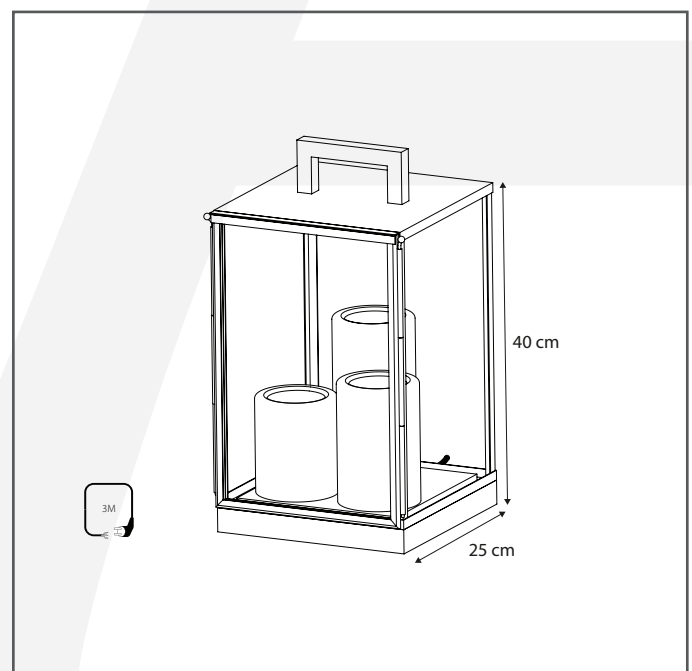

Authentage

Lighting - Verlichting - Eclairage - Beleuchtung
Belgian Design

Bellefeu vitrine lantern outdoor - 3 candles alabaster

BAO003D53

General information

Location:	OUTDOOR
Application:	FLOOR & TABLE
Collection:	BELLEFEU
Material:	Frame: Brass, Candles: Alabaster
Finish:	Bronze

Dimensions and weight

Length (cm):	-
Width (cm):	25
Height (cm):	40
Depth (cm):	25
Weight (kg):	7,2

Product Specifications

Max. Wattage circuit 1 (W):	3 x 2,4
Max. Wattage circuit 2 (W):	-
Voltage (V):	230
Fitting:	-
Driver included:	Yes
Transformer included:	No
Dali:	No
Color Temperature (K):	2300 (Candles)
Integrated LED:	Yes
Lamps included:	-
IP rating (IP):	43
Dimmability remote:	No
Dimmability on product:	Yes