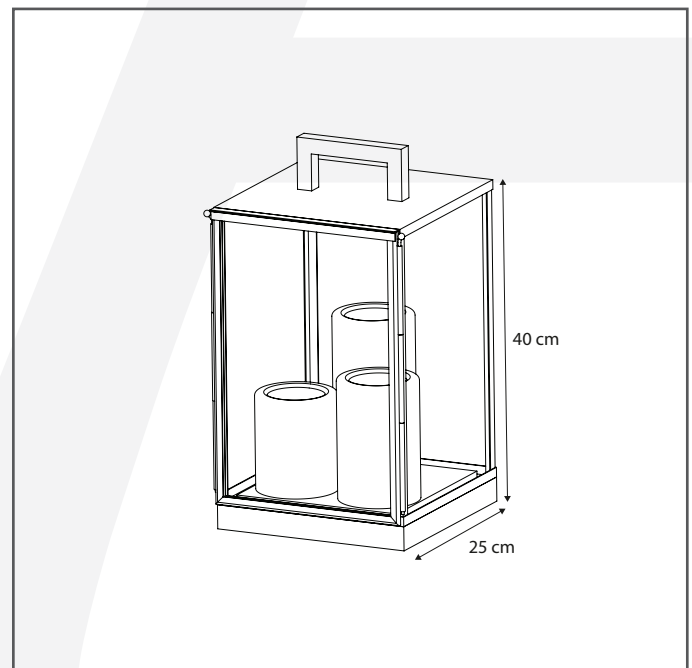

### Dimensions and weight

Length (cm):	-
Width (cm):	25
Height (cm):	40
Depth (cm):	25
Weight (kg):	7,2

### Product Specifications

Max. Wattage circuit 1 (W):	3 x 2,4
Max. Wattage circuit 2 (W):	-
Voltage (V):	230-24
Fitting:	-
Driver included:	Yes
Transformer included:	No
Dali:	No
Color Temperature (K):	2300 (Candles)
Integrated LED:	Yes
Lamps included:	-
IP rating (IP):	43
Dimmability remote:	No
Dimmability on product:	Yes