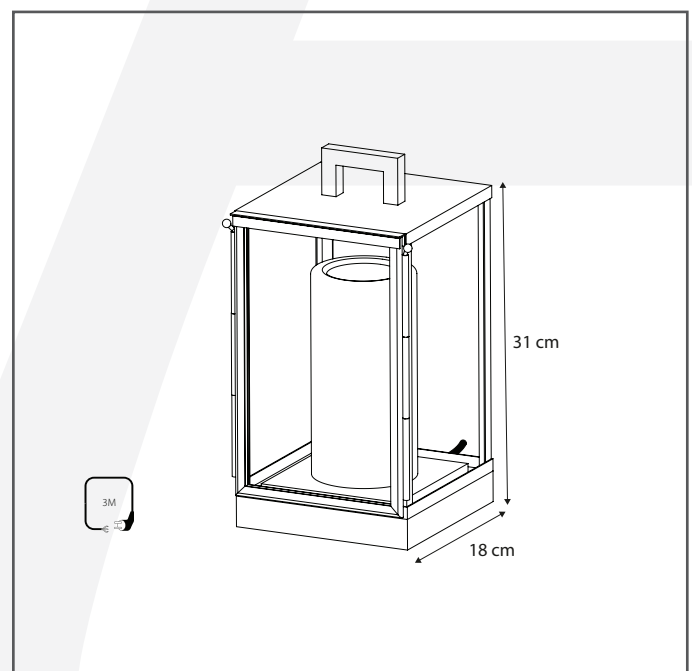

Authentage

Lighting - Verlichting - Eclairage - Beleuchtung
Belgian Design

Bellefeu vitrine lantern outdoor - 1 candle alabaster

BAO001D53

General information

Location:	OUTDOOR
Application:	FLOOR & TABLE
Collection:	BELLEFEU
Material:	Frame: Brass, Candles: Alabaster
Finish:	Bronze

Dimensions and weight

Length (cm):	-
Width (cm):	18
Height (cm):	31
Depth (cm):	18
Weight (kg):	4

Product Specifications

Max. Wattage circuit 1 (W):	2,4
Max. Wattage circuit 2 (W):	-
Voltage (V):	230
Fitting:	-
Driver included:	Yes
Transformer included:	No
Dali:	No
Color Temperature (K):	2300 (Candles)
Integrated LED:	Yes
Lamps included:	-
IP rating (IP):	43
Dimmability remote:	No
Dimmability on product:	Yes