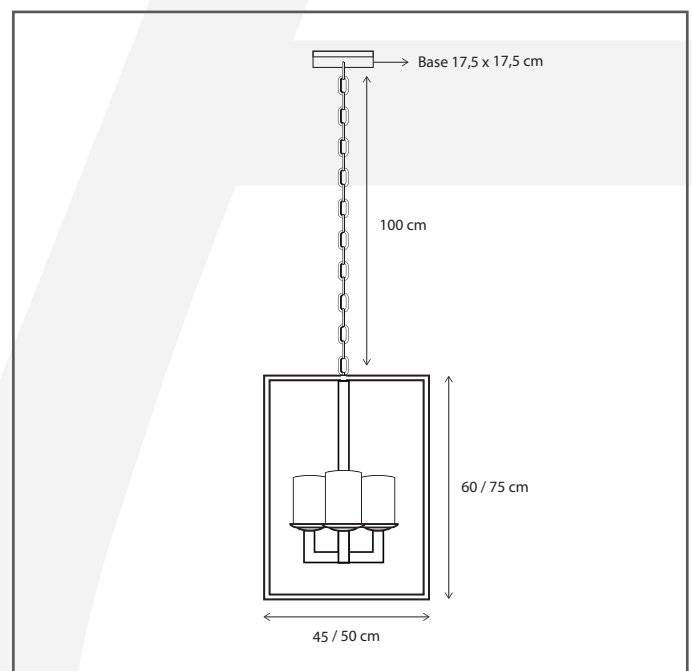

#### General information

Location:	INDOOR
Application:	SUSPENSION
Collection:	BELLEFEU
Material:	Frame: Brass, Candles: Alabaster, Glass: Clear Glass
Finish:	Chrome

#### Dimensions and weight

Length (cm):	-
Width (cm):	50
Height (cm):	145
Depth (cm):	50
Weight (kg):	22

#### Product Specifications

Max. Wattage circuit 1 (W):	4 x 2,4
Max. Wattage circuit 2 (W):	
Voltage (V):	230
Fitting:	
Driver included:	Yes
Transformer included:	No
Dali:	Yes, on request
Color Temperature (K):	2300 (Candles)
Integrated LED:	Yes
Lamps included:	-
IP rating (IP):	20
Dimmability remote:	Yes
Dimmability on product:	Yes