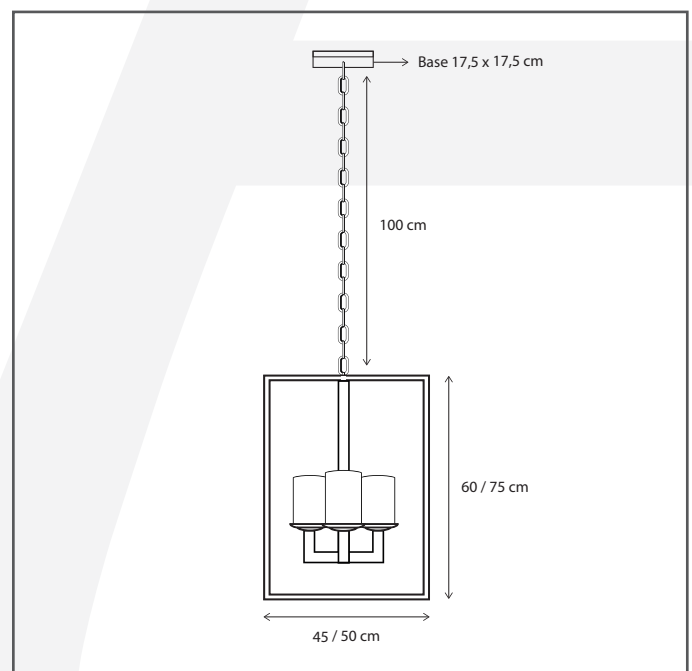

Authentage

Lighting - Verlichting - Eclairage - Beleuchtung
Belgian Design

Bellefeu vitrine lantern suspension medium - 4 candles alabaster

BAL204D60

General information

Location:	INDOOR
Application:	SUSPENSION
Collection:	BELLEFEU
Material:	Frame: Brass, Candles: Alabaster, Glass: Clear Glass
Finish:	Chrome

Dimensions and weight

Length (cm):	-
Width (cm):	45
Height (cm):	130
Depth (cm):	45
Weight (kg):	20

Product Specifications

Max. Wattage circuit 1 (W):	4 x 2,4
Max. Wattage circuit 2 (W):	
Voltage (V):	230
Fitting:	
Driver included:	Yes
Transformer included:	No
Dali:	Yes, on request
Color Temperature (K):	2300 (Candles)
Integrated LED:	Yes
Lamps included:	-
IP rating (IP):	20
Dimmability remote:	Yes
Dimmability on product:	Yes