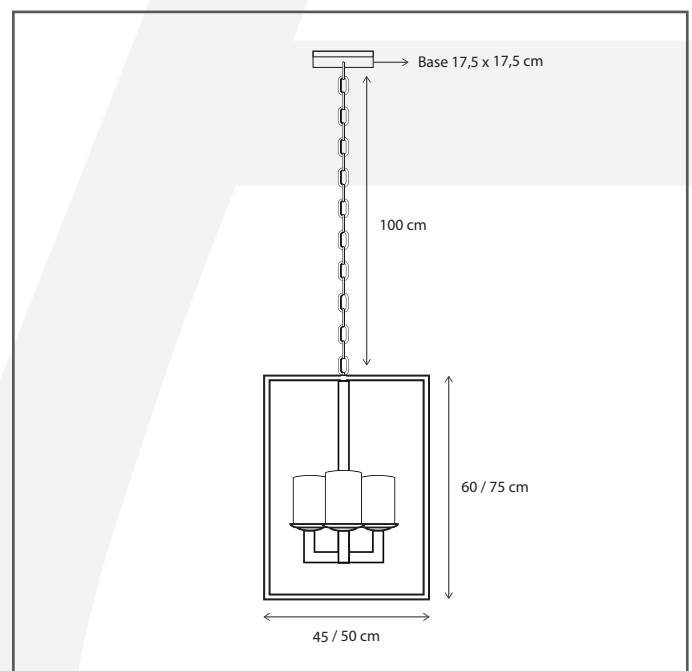

#### General information

Location:	INDOOR
Application:	SUSPENSION
Collection:	BELLEFEU
Material:	Frame: Brass, Candles: Alabaster, Glass: Clear Glass
Finish:	Brushed nickel

#### Dimensions and weight

Length (cm):	-
Width (cm):	50
Height (cm):	145
Depth (cm):	50
Weight (kg):	22

#### Product Specifications

Max. Wattage circuit 1 (W):	4 x 2,4
Max. Wattage circuit 2 (W):	
Voltage (V):	230
Fitting:	
Driver included:	Yes
Transformer included:	No
Dali:	Yes, on request
Color Temperature (K):	2300 (Candles)
Integrated LED:	Yes
Lamps included:	-
IP rating (IP):	20
Dimmability remote:	Yes
Dimmability on product:	Yes