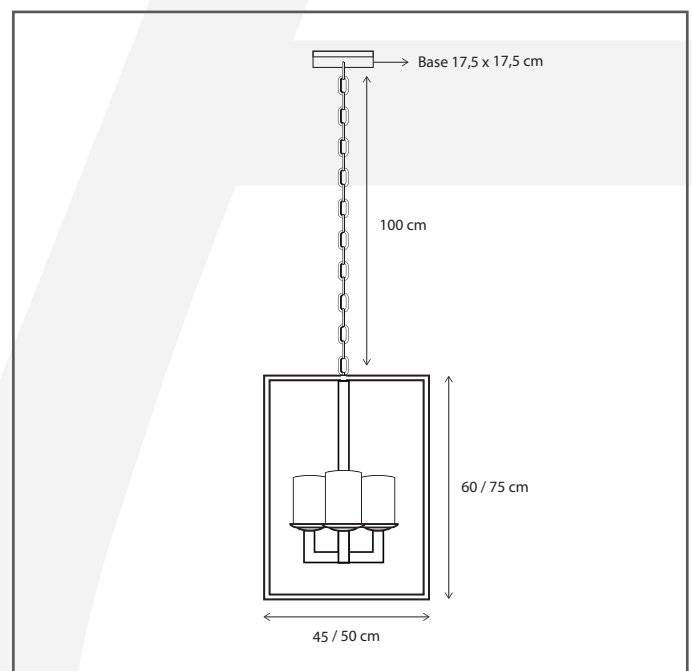

#### General information

Location:	INDOOR
Application:	SUSPENSION
Collection:	BELLEFEU
Material:	Frame: Brass, Candles: Alabaster, Glass: Clear Glass
Finish:	Brushed nickel

#### Dimensions and weight

Length (cm):	-
Width (cm):	45
Height (cm):	130
Depth (cm):	45
Weight (kg):	20

#### Product Specifications

Max. Wattage circuit 1 (W):	4 x 2,4
Max. Wattage circuit 2 (W):	
Voltage (V):	230
Fitting:	
Driver included:	Yes
Transformer included:	No
Dali:	Yes, on request
Color Temperature (K):	2300 (Candles)
Integrated LED:	Yes
Lamps included:	-
IP rating (IP):	20
Dimmability remote:	Yes
Dimmability on product:	Yes