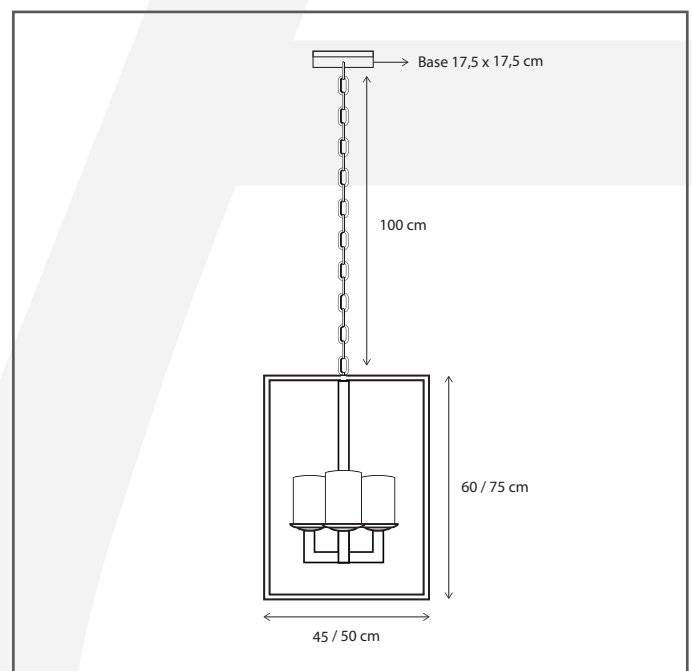

Authentage

Lighting - Verlichting - Eclairage - Beleuchtung
Belgian Design

Bellefeu vitrine lantern suspension large - 4 candles alabaster

BAL004D75

General information

Location:	INDOOR
Application:	SUSPENSION
Collection:	BELLEFEU
Material:	Frame: Brass, Candles: Alabaster, Glass: Clear Glass
Finish:	Bronze

Dimensions and weight

Length (cm):	-
Width (cm):	50
Height (cm):	145
Depth (cm):	50
Weight (kg):	22

Product Specifications

Max. Wattage circuit 1 (W):	4 x 2,4
Max. Wattage circuit 2 (W):	
Voltage (V):	230
Fitting:	
Driver included:	Yes
Transformer included:	No
Dali:	Yes, on request
Color Temperature (K):	2300 (Candles)
Integrated LED:	Yes
Lamps included:	-
IP rating (IP):	20
Dimmability remote:	Yes
Dimmability on product:	Yes