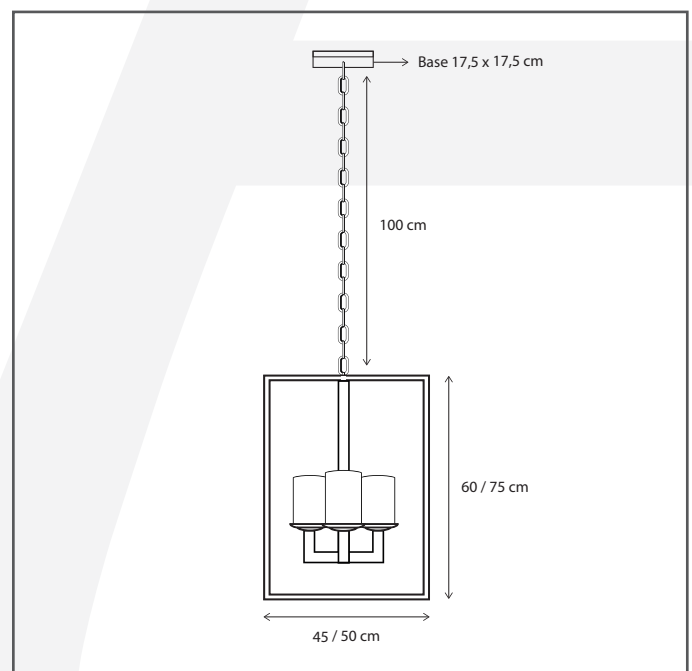

Authentage

Lighting - Verlichting - Eclairage - Beleuchtung
Belgian Design

Bellefeu vitrine lantern suspension medium - 4 candles alabaster

BAL004D60

General information

Location:	INDOOR
Application:	SUSPENSION
Collection:	BELLEFEU
Material:	Frame: Brass, Candles: Alabaster, Glass: Clear Glass
Finish:	Bronze

Dimensions and weight

Length (cm):	-
Width (cm):	45
Height (cm):	130
Depth (cm):	45
Weight (kg):	20

Product Specifications

Max. Wattage circuit 1 (W):	4 x 2,4
Max. Wattage circuit 2 (W):	
Voltage (V):	230
Fitting:	
Driver included:	Yes
Transformer included:	No
Dali:	Yes, on request
Color Temperature (K):	2300 (Candles)
Integrated LED:	Yes
Lamps included:	-
IP rating (IP):	20
Dimmability remote:	Yes
Dimmability on product:	Yes