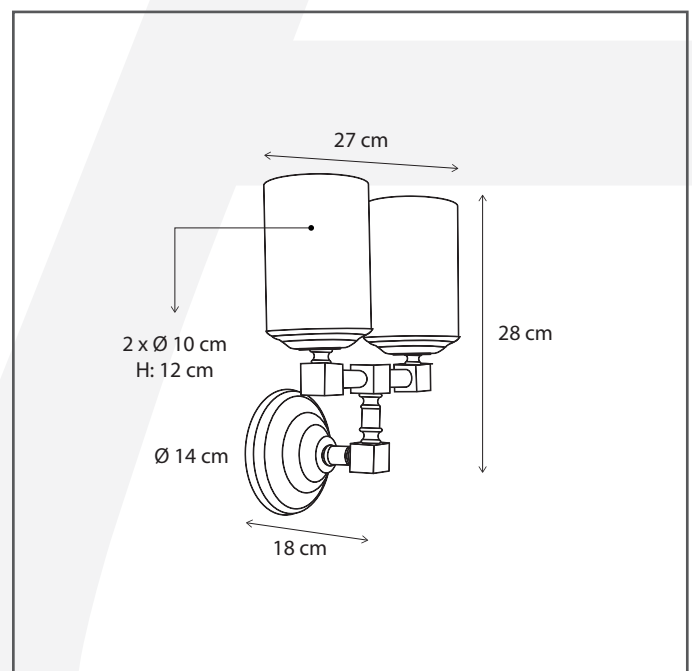

Authentage

Lighting - Verlichting - Eclairage - Beleuchtung
Belgian Design

Bellefeu chandelier wall - 3 candles alabaster

BAH203W37

General information

Location:	INDOOR
Application:	WALL
Collection:	BELLEFEU
Material:	Frame: Brass, Candles: Alabaster
Finish:	Chrome

Dimensions and weight

Length (cm):	30,5
Width (cm):	-
Height (cm):	27
Depth (cm):	18
Weight (kg):	2,3

Product Specifications

Max. Wattage circuit 1 (W):	3 x 2,4
Max. Wattage circuit 2 (W):	
Voltage (V):	230
Fitting:	
Driver included:	Yes
Transformer included:	No
Dali:	Yes, on request
Color Temperature (K):	2300 (Candles)
Integrated LED:	Yes
Lamps included:	-
IP rating (IP):	20
Dimmability remote:	Yes
Dimmability on product:	Yes

Bellefeu chandelier alabaster

For further questions don't hesitate to contact us via info@authentage.be or via 0032(0)3 355 10 40.