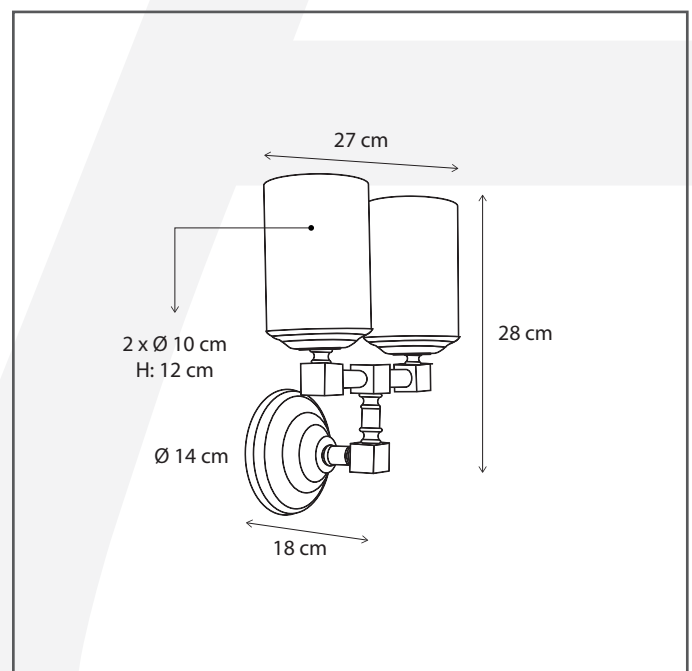

Authentage

Lighting - Verlichting - Eclairage - Beleuchtung
Belgian Design

Bellefeu chandelier wall - 2 candles alabaster

BAH202W20

General information

Location:	INDOOR
Application:	WALL
Collection:	BELLEFEU
Material:	Frame: Brass, Candles: Alabaster
Finish:	Chrome

Dimensions and weight

Length (cm):	27
Width (cm):	-
Height (cm):	27
Depth (cm):	18
Weight (kg):	1,8

Product Specifications

Max. Wattage circuit 1 (W):	2 x 2,4
Max. Wattage circuit 2 (W):	
Voltage (V):	230
Fitting:	
Driver included:	Yes
Transformer included:	No
Dali:	Yes, on request
Color Temperature (K):	2300 (Candles)
Integrated LED:	Yes
Lamps included:	-
IP rating (IP):	20
Dimmability remote:	Yes
Dimmability on product:	Yes