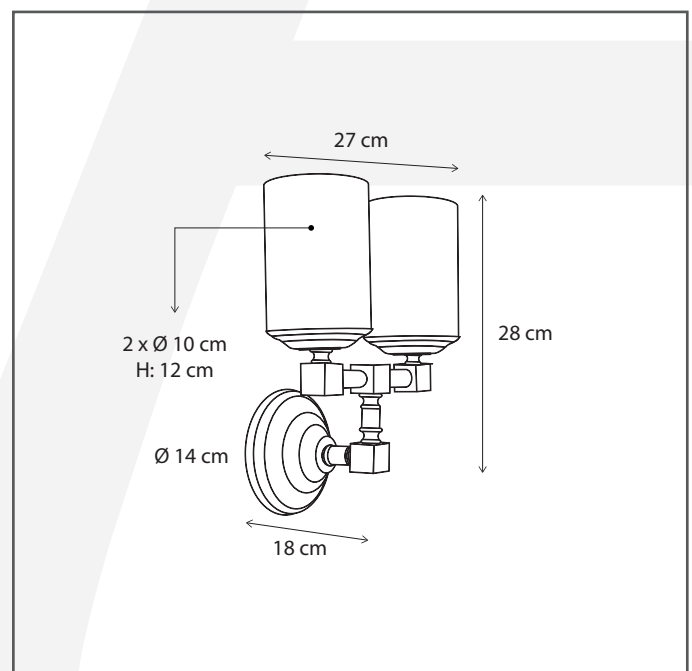

Authentage

Lighting - Verlichting - Eclairage - Beleuchtung
Belgian Design

Bellefeu chandelier wall - 1 candle alabaster

BAH201W10

General information

Location:	INDOOR
Application:	WALL
Collection:	BELLEFEU
Material:	Frame: Brass, Candles: Alabaster
Finish:	Chrome

Dimensions and weight

Length (cm):	22
Width (cm):	-
Height (cm):	27
Depth (cm):	18
Weight (kg):	1,3

Product Specifications

Max. Wattage circuit 1 (W):	2,4
Max. Wattage circuit 2 (W):	
Voltage (V):	230
Fitting:	
Driver included:	Yes
Transformer included:	No
Dali:	Yes, on request
Color Temperature (K):	2300 (Candles)
Integrated LED:	Yes
Lamps included:	-
IP rating (IP):	20
Dimmability remote:	Yes
Dimmability on product:	Yes